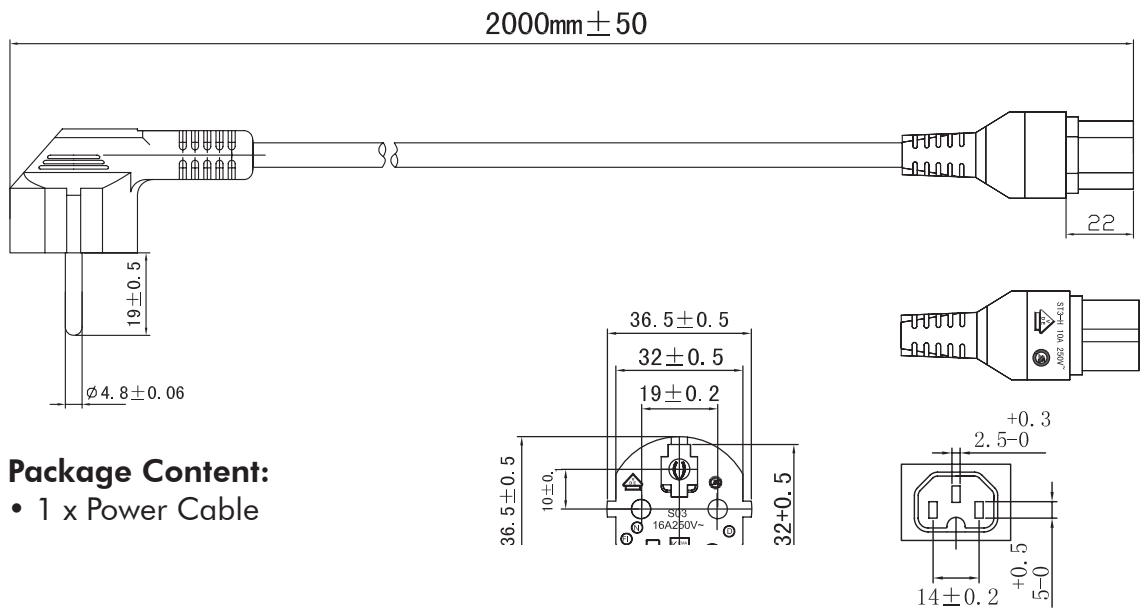

Art No. CP105

Power Cable

Features:

- Power Cord, Schuko Power Supply Plug Angled to IEC Female Straight
- Color: Black
- Length: 2M

Package Content:

- 1 x Power Cable

Packaging Information:

- Packing Dimension: mm
- Packing Weight: kg
- Carton Dimension: mm
- Carton Q'ty: pcs
- Carton Weight: kg