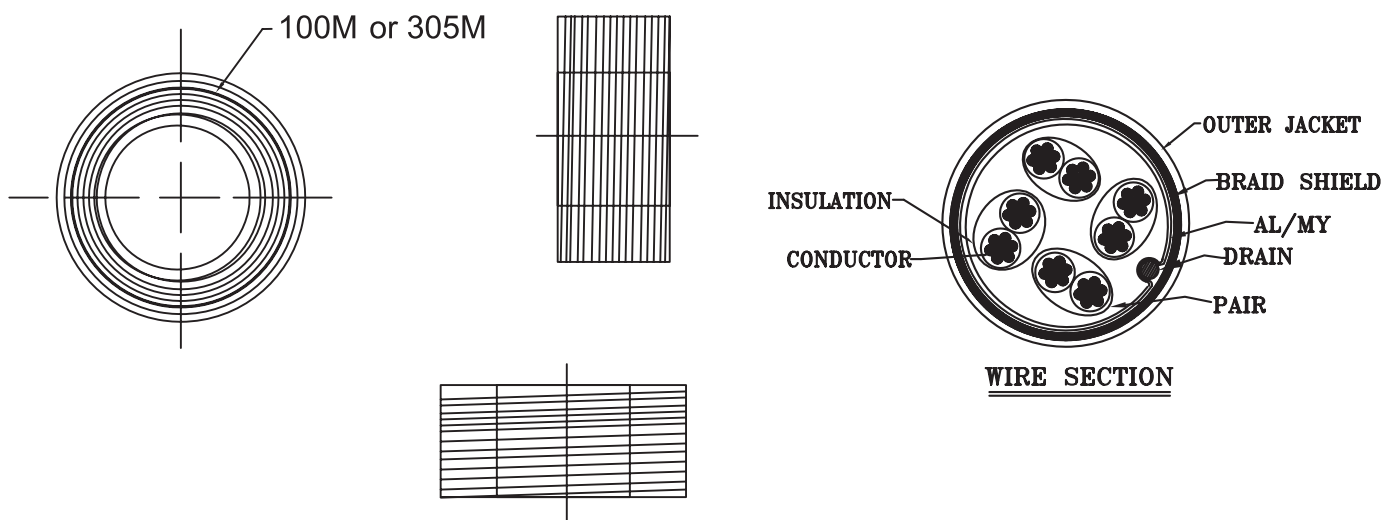

SF/UTP Patch Cable Cat.5e

Technical Features

Category 5e

AWG 26 CCA

Double Shielded

PVC Jacket

Grey

Technical Drawings

www.logilink.com

RoHS
compliant

Made in China

* The specifications and pictures are subject to change without notice.
*All trade names referenced are the registered trademark of their respective owners.

Length	Part no.	EAN Code
100 m	CPV0017	4260113565575
305 m	CPV0018	4260113565582

Package Contents

Packaging Informations(CPV0017)

Packing Dimension	260 x 260 x 100mm
Packing Weight	2.58kg
Carton Dimension	540 x 280 x 320mm
Carton Q'ty	6pcs
Carton Weight	16kg

Packaging Informations(CPV0018)

Packing Dimension	370 x 370 x 210mm
Packing Weight	7.7kg
Carton Dimension	455 x 385 x 385mm
Carton Q'ty	2pcs
Carton Weight	16.5kg