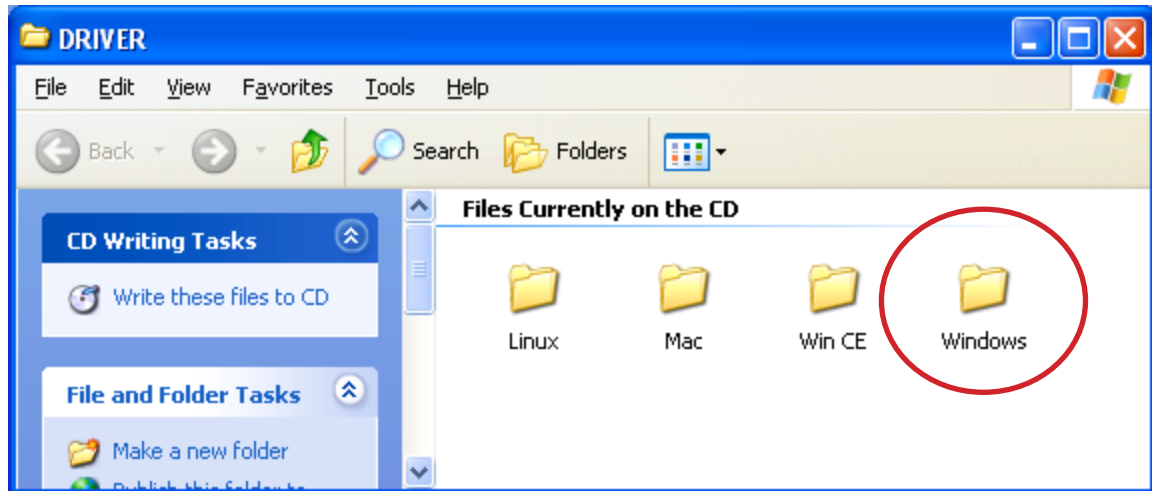

On the subsequent screen, select “Product Driver” to display the Driver screen, which presents a separate folder for different operating systems.