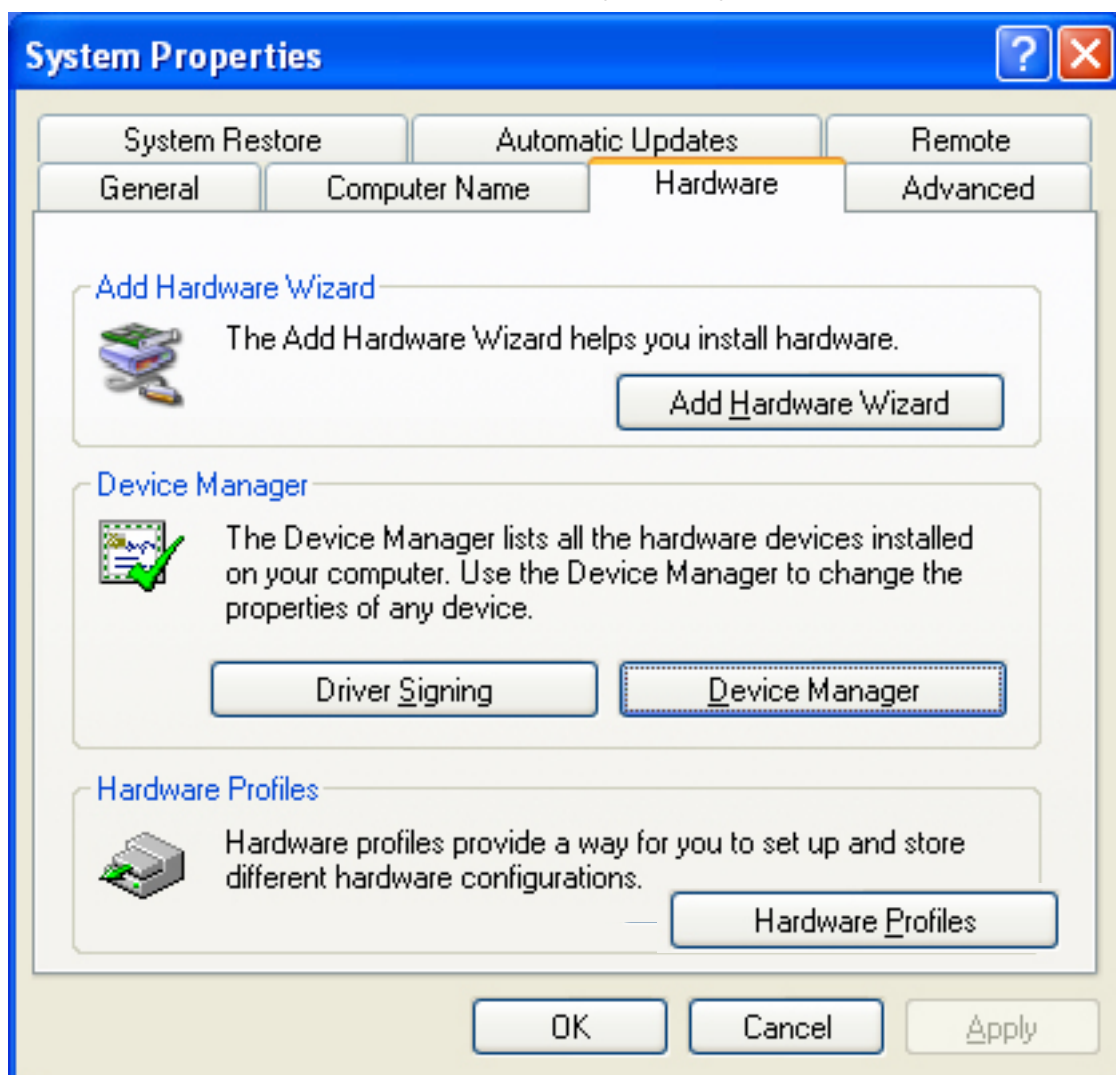

Windows Vista/7

1. Connect the converter to the serial device and an open USB port on the computer.
2. Allow the system to automatically search for updates on the Internet.
  NOTE: Make sure the computer is connected to the Internet. The system will automatically download any appropriate update(s) and install the proper driver required for adapter operation. (If the necessary updates are already on your system, the system will find them.)

Installation Verification

1. To confirm that the installation has been successful, right-click My Computer on the desktop to display the System Properties screen.