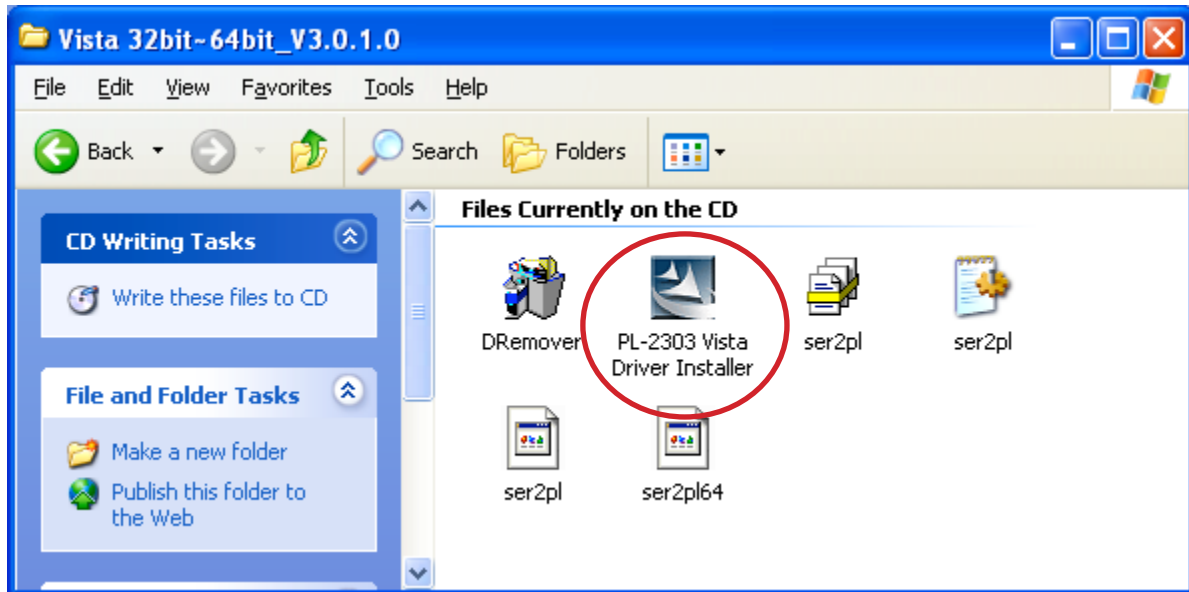

## Initial Operating System Selection

When the included driver CD is inserted in the computer's CD-ROM drive, if the system supports auto run the following screen will display.

If the above screen does not display, go to Start on your desktop, then Run. In the "Open" text field, enter "X:\autorun" (where "X" is the letter designation for your CD-ROM drive, as shown below). Click "OK."

On the subsequent screen, select “Product Driver” to display the Driver screen, which presents a separate folder for different operating systems.

Open the folder that corresponds to your operation system. **NOTE:** This user manual is for Windows installations only.

The Windows screen presents specific versions of its operating system. Open the folder for your computer’s OS.

When the specific Windows OS screen displays, double-click the Driver Installer icon to select/run the program, then follow the on-screen instructions. **NOTE:** You may be prompted to re-boot the computer.