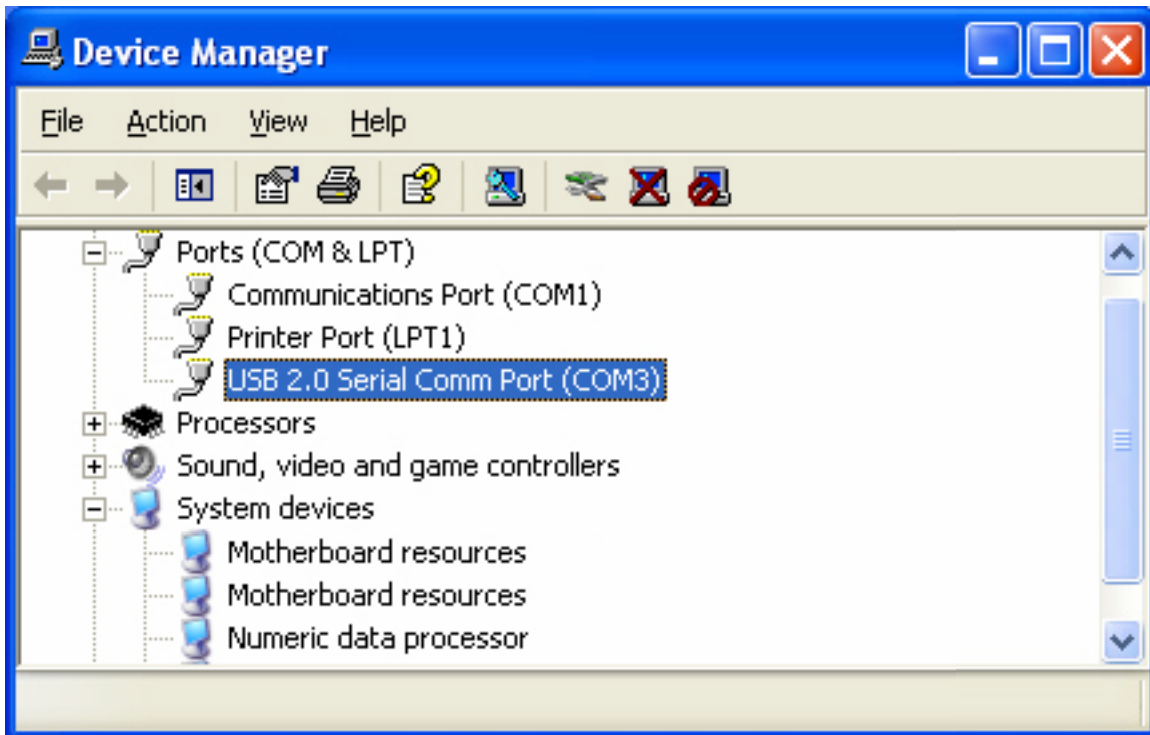

2. Click “Hardware,” then click “Device Manager.”

3. The device will be presented as shown if it's been installed properly.

SPECIFICATIONS

General

- USB 1.1
- (1) USB port; type-B female
- (1) RS232 port; 9-pin male
- Transfer rate: up to 225 kbps
- Bus powered
- Over-current protection
- 45 cm (18 in.)

System Requirements

- USB 1.1 or 2.0 port
- Windows 2000/XP/Vista/7

Package Contents

- USB to Serial Converter
- User manual and driver CD