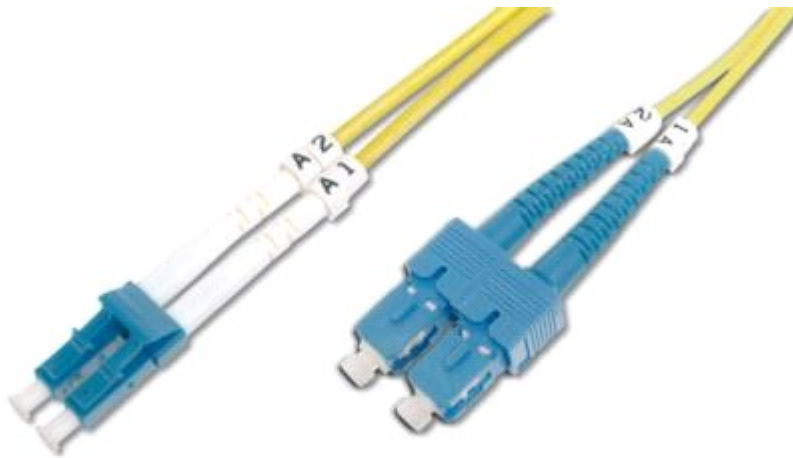

DIGITUS Fiber Optic Singlemode Patch Cord, LC (APC) / SC

DK-292SCA3LC-05 4016032309291

**DIGITUS Fiber Optic Patch Cord
SC (APC) to LC (PC), Singlemode 09/125 μ , Duplex Length 5 m**

Best performance and link quality for your network.

- 1 Duplex cable
- 1 LSOH
- 1 Connector with ceramic ferrule
- 1 Cable diameter 3 mm
- 1 Single packed with test-report
- 1 Connector 1: SC (APC)
- 1 Connector 2: LC
- 1 Cable type: I-VH 2E9/125 μ
- 1 Fiber class: OS1
- 1 Mode: Singlemode
- 1 Color cable: yellow
- 1 Boot: single-color
- 1 Fiber diameter: 9/125 μ
- 1 Cable diameter: 3 mm
- 1 Cable jacket: LSOH
- 1 Length: 5 m
- 1 Packaging: DIGITUS Polybag

DIGITUS Fiber Optic Singlemode Patch Cord, LC (APC) / SC

DK-292SCA3LC-05 4016032309291

→ **Logistics**

	Number (pcs)	Weight (kg)	Depth (cm)	Width (cm)	Height (cm)	cm ³
Packaging Unit Carton	1	3,00	20,00	20,00	0,30	120,00
Packaging Unit Inside	1	3,00	0,00	0,00	0,00	0,00
Packaging Unit Single	1	3,00	0,00	0,00	0,00	0,00
Net single without Packaging	1	0,00	0,00	0,00	0,00	0,00