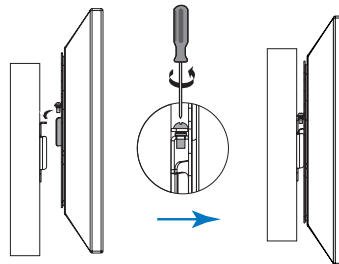

LogiLink®

Low Profile TV Wall Mount for 23"-42" TV

Art. No.: BP0004

Ultra slim with 2-pieces easy installation design, compatible with VESA standard max. 200x200mm.

Features:

- » Super strong mounting brackets: Solid-reinforced Cold Steel, durable product with maximum capacity of 25kg
- » Ultra Slim just 13mm from the wall
- » Compatible with VESA 75x75mm, 100x100mm, 200x100mm, 200x200mm
- » Easy to install
- » Fit for 23-42 inch LED LCD plasma TV, PC Monitor screens

Remove the wall plate from the wall mount

Install the wall plate to the wall

Install the wall mount to back of the TV

Apply the TV with wall mount to the wall plate

RoHS
compliant

* The specifications and pictures are subject to change without notice.
* All trade names referenced are the registered namework of their respective owners.

Package Contents:

- » 1 x TV Wall Mount
- » 1 x Screw Package
- » 1 x User Manual

Package Informations:

- » Packing Dimension: 239 x 239 x 25mm
- » Packing Weight: 0.97kg
- » Carton Dimension: 339 x 255 x 255mm
- » Carton Q'ty: 12pcs
- » Carton Weight: 12kg