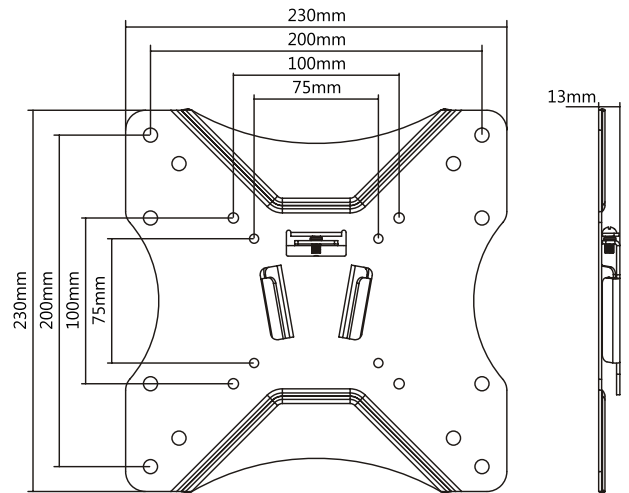

LogiLink®

Low Profile TV Wall Mount for 23"-42" TV

Art. No.: BP0004

Ultra slim with 2-pieces easy installation design, compatible with VESA standard max. 200x200mm.

Features:

- » Super strong mounting brackets: Solid-reinforced Cold Steel, durable product with maximum capacity of 25kg
- » Ultra Slim just 13mm from the wall
- » Compatible with VESA 75x75mm, 100x100mm, 200x100mm, 200x200mm
- » Easy to install
- » Fit for 23-42 inch LED LCD plasma TV, PC Monitor screens

Remove the wall plate from the wall mount

Install the wall plate to the wall

Install the wall mount to back of the TV

Apply the TV with wall mount to the wall plate

RoHS
compliant

* The specifications and pictures are subject to change without notice.
* All trade names referenced are the registered namework of their respective owners.

BP0004

4 052792 042511

Made in China

LogiLink®

Low Profile TV Wall Mount for 23"-42" TV

Art. No.: BP0004

Specification:

Screen Size	23"-42"
Rated Load	25kg/55lbs
VESA	75x75, 100x100, 200x100, 200x200
Distance to the wall	13mm
Product Size	230 x 230 x 13mm

Package Contents:

- » 1 x TV Wall Mount
- » 1 x Screw Package
- » 1 x User Manual

Package Informations:

- » Packing Dimension: 239 x 239 x 25mm
- » Packing Weight: 0.97kg
- » Carton Dimension: 339 x 255 x 255mm
- » Carton Q'ty: 12pcs
- » Carton Weight: 12kg