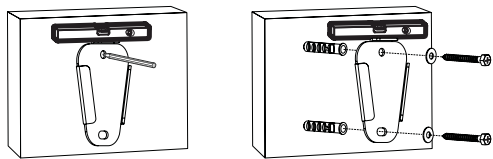

LogiLink®

Low Profile TV Wall Mount for 23"-42" TV

Art. No.: BP0004

Ultra slim with 2-pieces easy installation design, compatible with VESA standard max. 200x200mm.

Features:

- » Super strong mounting brackets: Solid-reinforced Cold Steel, durable product with maximum capacity of 25kg
- » Ultra Slim just 13mm from the wall
- » Compatible with VESA 75x75mm, 100x100mm, 200x100mm, 200x200mm
- » Easy to install
- » Fit for 23-42 inch LED LCD plasma TV, PC Monitor screens

Remove the wall plate from the wall mount

Install the wall plate to the wall

Install the wall mount to back of the TV

Apply the TV with wall mount to the wall plate

RoHS
compliant

* The specifications and pictures are subject to change without notice.
* All trade names referenced are the registered namework of their respective owners.

BP0004

4 052792 042511

Made in China

LogiLink®

Low Profile TV Wall Mount for 23"-42" TV

Art. No.: BP0004

Specification:

Screen Size	23"-42"
Rated Load	25kg/55lbs
VESA	75x75, 100x100, 200x100, 200x200
Distance to the wall	13mm
Product Size	230 x 230 x 13mm

Package Contents:

- » 1 x TV Wall Mount
- » 1 x Screw Package
- » 1 x User Manual

Package Informations:

- » Packing Dimension: 239 x 239 x 25mm
- » Packing Weight: 0.97kg
- » Carton Dimension: 339 x 255 x 255mm
- » Carton Q'ty: 12pcs
- » Carton Weight: 12kg