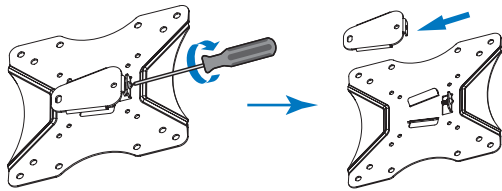

LogiLink®

Low Profile TV Wall Mount for 23"-42" TV

Art. No.: BP0004

Ultra slim with 2-pieces easy installation design, compatible with VESA standard max. 200x200mm.

Features:

- » Super strong mounting brackets: Solid-reinforced Cold Steel, durable product with maximum capacity of 25kg
- » Ultra Slim just 13mm from the wall
- » Compatible with VESA 75x75mm, 100x100mm, 200x100mm, 200x200mm
- » Easy to install
- » Fit for 23-42 inch LED LCD plasma TV, PC Monitor screens

Remove the wall plate from the wall mount

Install the wall plate to the wall

Install the wall mount to back of the TV

Apply the TV with wall mount to the wall plate

RoHS
compliant

* The specifications and pictures are subject to change without notice.
* All trade names referenced are the registered namework of their respective owners.

BP0004

4 052792 042511

Made in China

LogiLink®

Low Profile TV Wall Mount for 23"-42" TV

Art. No.: BP0004

Specification:

Screen Size	23"-42"
Rated Load	25kg/55lbs
VESA	75x75, 100x100, 200x100, 200x200
Distance to the wall	13mm
Product Size	230 x 230 x 13mm