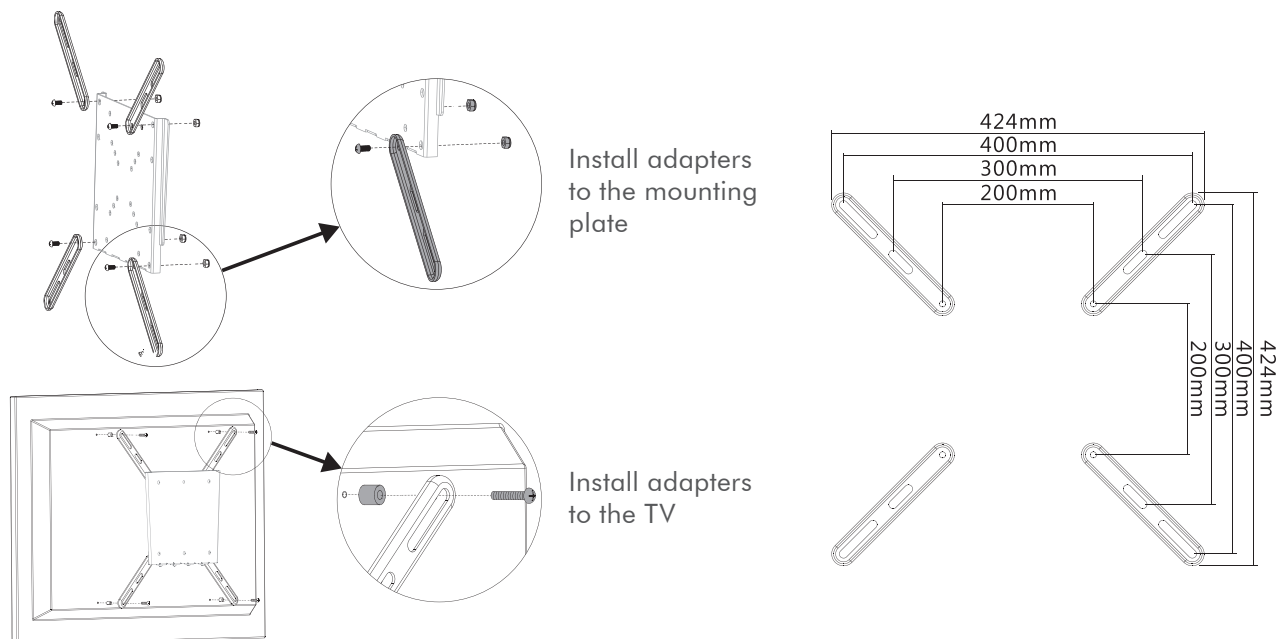

## VESA Adapter for 32"-55" TV

Art. No.: BP0029

Allowing VESA 200 x 200mm compatible mounting plates to support TVs with VESA 400x400mm hole patterns.

### Features:

- » Super strong mounting brackets: Solid-reinforced Cold Steel, durable product with maximum capacity of 30kg
- » Compatible with VESA 300x300mm, 400x200mm, 400x400mm
- » Easy to install
- » Fit for 32-55 inch LED LCD plasma TV, PC Monitor screens

### Specification:

Screen Size	32"-55"
Rated Load	30kg/66lbs
VESA	300 x 300mm, 400 x 400mm
Max.Hole Pattern	400 x 400mm
Product Size	165 x 24mm

BP0029

4 052792 042788

Made in China

RoHS  
compliant

\* The specifications and pictures are subject to change without notice.  
\*All trade names referenced are the registered namework of their respective owners.

## VESA Adapter for 32"-55" TV

Art. No.: BP0029

Fits  
32"-55"  
TV

VESA  
Max.  
400x400mm

rated  
30kg/66lbs

EASY  
Installation