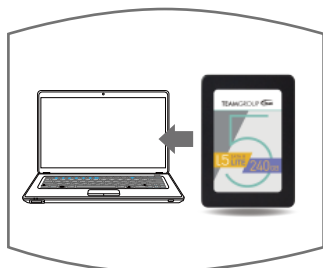

Main Feature

- ☐ **4x faster than a HDD** : Injects vitality into the system
- ☐ **High performance** : Read speeds up to 500 MB/s to boost overall system responsiveness and performance
- ☐ **Slim form factor** : 2.5-inch drive available in 7mm to fit in more systems (even slimmer notebooks)
- ☐ **Supports S.M.A.R.T.** : Monitors the status of your drive
- ☐ **Supports TRIM** : Maintains maximum performance of compatible operating systems
- ☐ **Guaranteed** : 3-year warranty and free technical support