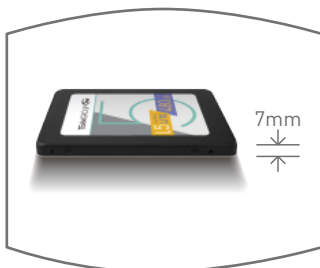

Main Feature

- ☐ **4x faster than a HDD** : Injects vitality into the system
- ☐ **High performance** : Read speeds up to 500 MB/s to boost overall system responsiveness and performance
- ☐ **Slim form factor** : 2.5-inch drive available in 7mm to fit in more systems (even slimmer notebooks)
- ☐ **Supports S.M.A.R.T.** : Monitors the status of your drive
- ☐ **Supports TRIM** : Maintains maximum performance of compatible operating systems
- ☐ **Guaranteed** : 3-year warranty and free technical support