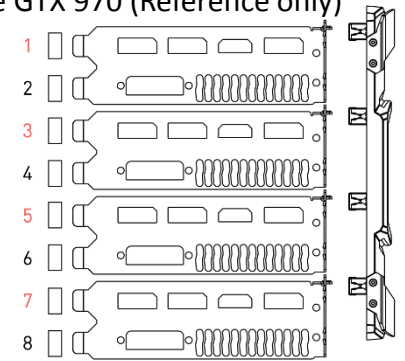

4WAY SLI BRIDGE KIT

msi Graphics Card

- Supports 4-Way NVIDIA® SLI® on the following MSI GeForce® GTX 900 series graphics cards:
 - GeForce GTX TITAN X
 - GeForce GTX 980 Ti (All models)
 - GeForce GTX 980 (All models)
 - GeForce GTX 970 (Reference only)

Product Specifications

Model Name	4WAY SLI BRIDGE KIT
Model	4395
SLI Fingers	6
SLI Finger Width	40 mm
Dimensions	SLI Bridge: 160(L) x 61(W) x 22(H) mm Bracket: 124(L) x 153(W) x 13(H) mm Fan: 120(L) x 120(W) x 15(H) mm Complete setup: 160(L) x 214(W) x 37(H) mm
Weight	SLI Bridge: 121 g Bracket: 34 g Fan: 90 g Complete setup: 236 g Box weight: 478 g