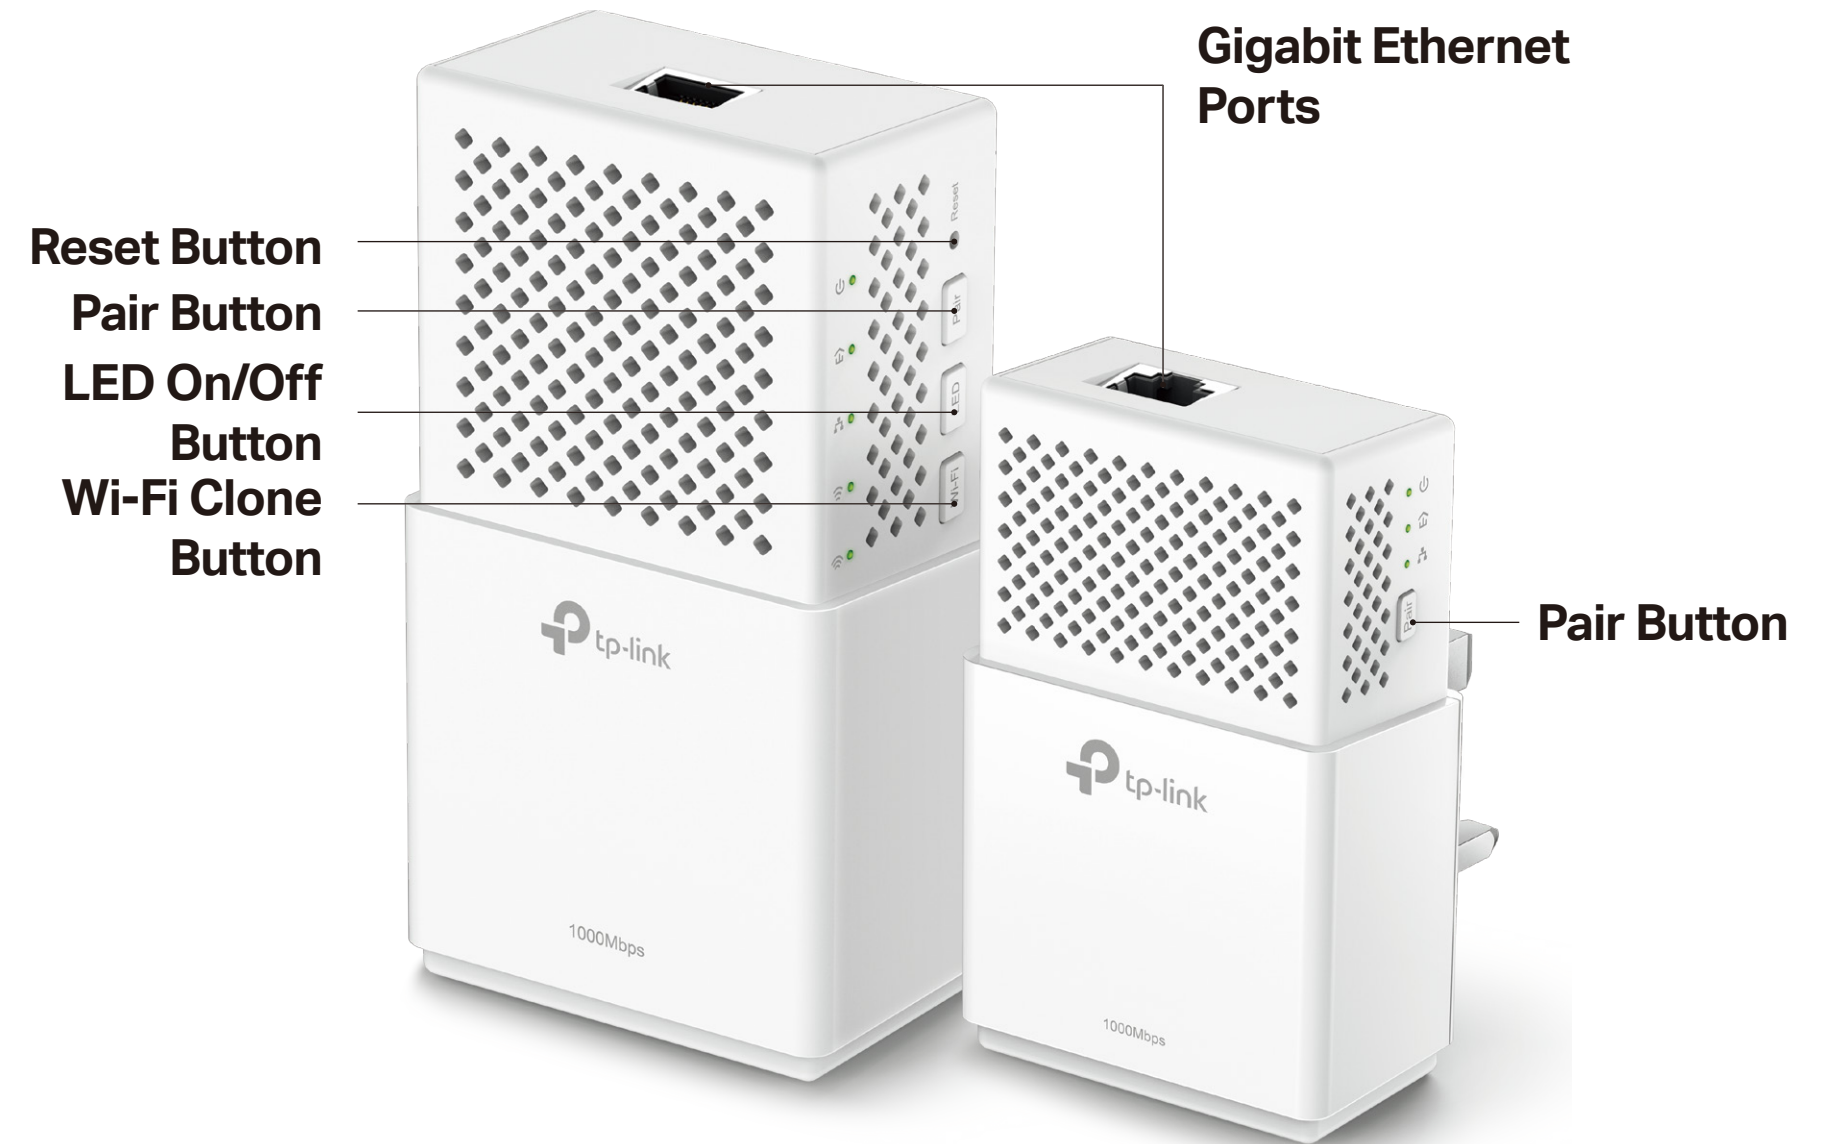

Specifications

Hardware

- Transmission Speeds:
  - Powerline: up to 1000 Mbps
  - Ethernet: 10/100/1000 Mbps
- Standards and Protocols:
  - HomePlug AV2, HomePlug AV, IEEE 1901, IEEE 802.3, IEEE 802.3u, IEEE 802.3, IEEE 802.3ab, IEEE 802.11b/g/n (2.4GHz), IEEE 802.11a/n/ac (5GHz)
- Interface: TL-WPA7510: 1 Ethernet Port; TL-PA7010: 1 Ethernet Port
- Plug Type: UK
- Button: Pair, Reset, Wi-Fi Clone, LED On/Off
- LED Indicator: Power, Powerline, Ethernet, Wi-Fi (2.4GHz), Wi-Fi (5GHz)
- Dimensions (W x D x H):
  - TL-WPA7510: 5.3 × 2.8 × 1.9 in. (135.6 × 70.8 × 49 mm)
  - TL-PA7010: 3.8 × 2.4 × 1.4 in. (98 × 60 × 36 mm)
- IGMP: IGMP v1/v2/v3
- Power Consumption:
  - TL-WPA7510: Maximum: 8.2W, Typical: 6.5W, Standby: 3.5W
  - TL-PA7010: Maximum: 8.2W, Typical: 6.5W, Standby: 3.5W
- Range: Up to 300 meters/1000 feet over existing electrical wiring
- Compatibility:
  - Compatible with all HomePlug AV & AV2 standard powerline adapters