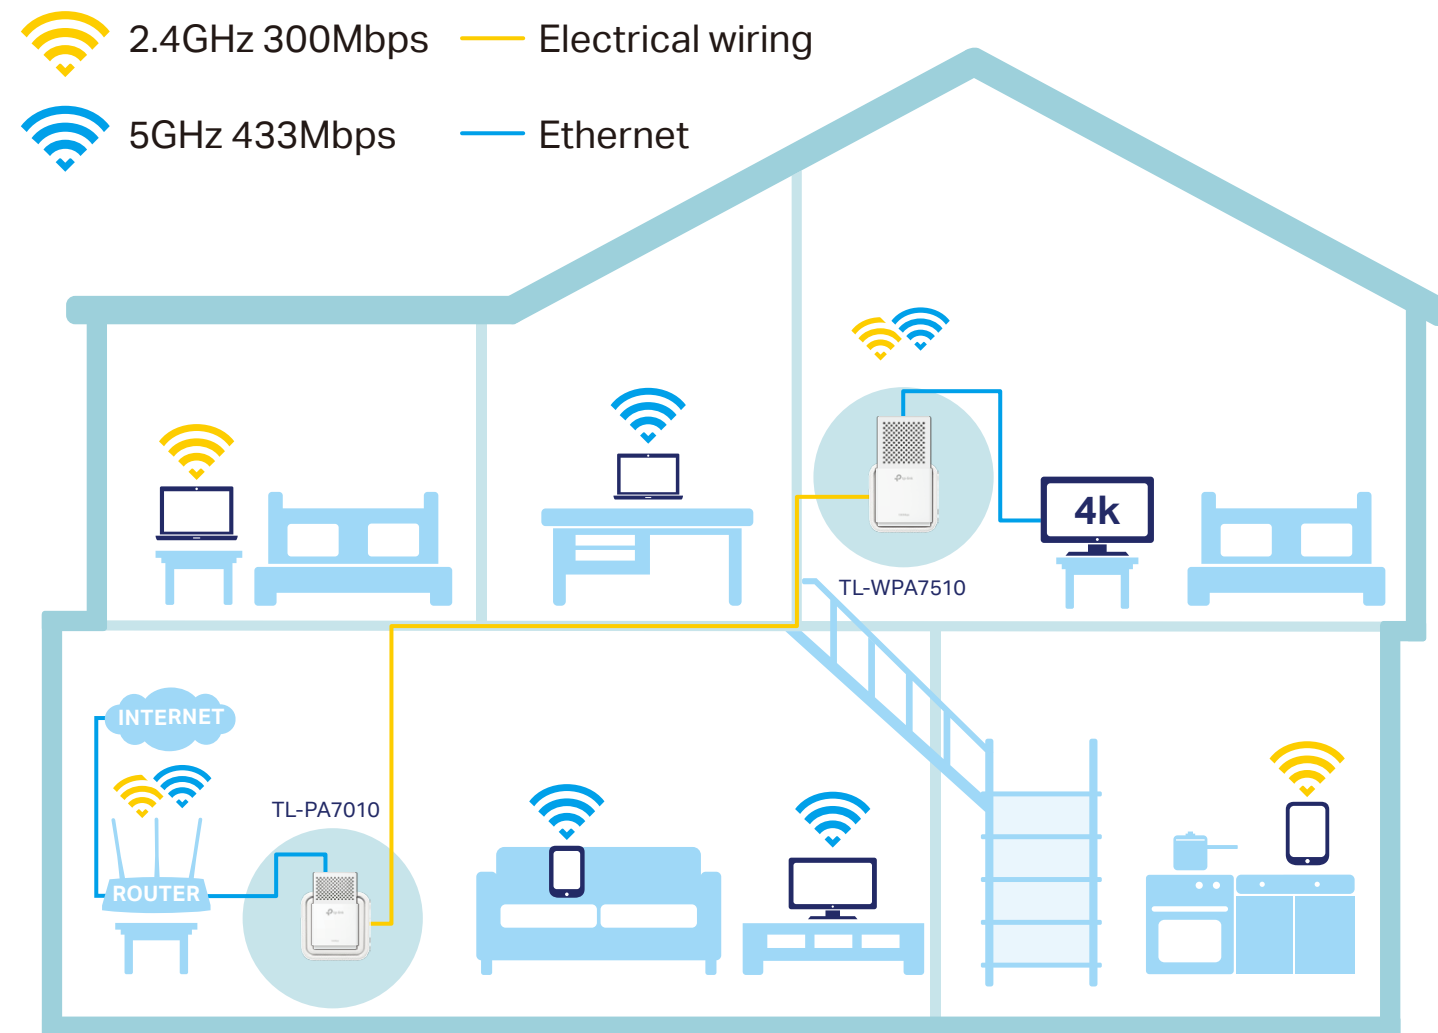

AV1000 Gigabit Powerline ac Wi-Fi Kit

AC750 Wi-Fi to Power Up
Your Network

TL-WPA7510 KIT

HomePlug
AV2 1000Mbps

300Mbps + 433Mbps
Dual Band Wi-Fi

Wi-Fi
Auto-Sync

Highlights

HomePlug AV2 Standard Compliant

HomePlug AV2 provides users with stable, high-speed data transfer rates of up to 1000Mbps on a line length of up to 300 meters.

Wi-Fi Auto-Sync for A Unified, Powerful Network

Powerline extenders simply copy your router's Wi-Fi settings and apply any changes across the secure powerline network with Wi-Fi Clone and Wi-Fi Move.

Highlights

Fast Dual Band Wi-Fi for Every Need in Every Room

300Mbps (2.4GHz) is ideal for browsing the web and video chatting, while 433Mbps (5GHz) is perfect for HD streaming and lag-free gaming.

Gigabit Ethernet for Fast Connections

The Gigabit Ethernet ports provide reliable high-speed wired connections for game consoles, smart TVs, and NAS.

Features

Speed

- **Wireless AC Standard** – AC750 dual band Wi-Fi (433Mbps on 5GHz & 300Mbps on 2.4GHz) allows streaming, gaming, emailing, browsing and posting on your wireless devices, throughout your home
- **HomePlug AV2** – Provides up to 1000Mbps high-speed data transmission over a home's existing electrical wiring
- **Gigabit Ethernet Ports** – Provide reliable high-speed wired connections for game consoles, smart TVs, and NAS
- **Speed Optimization** – Supports IGMP managed multicast IP transmission, optimizing IPTV streaming