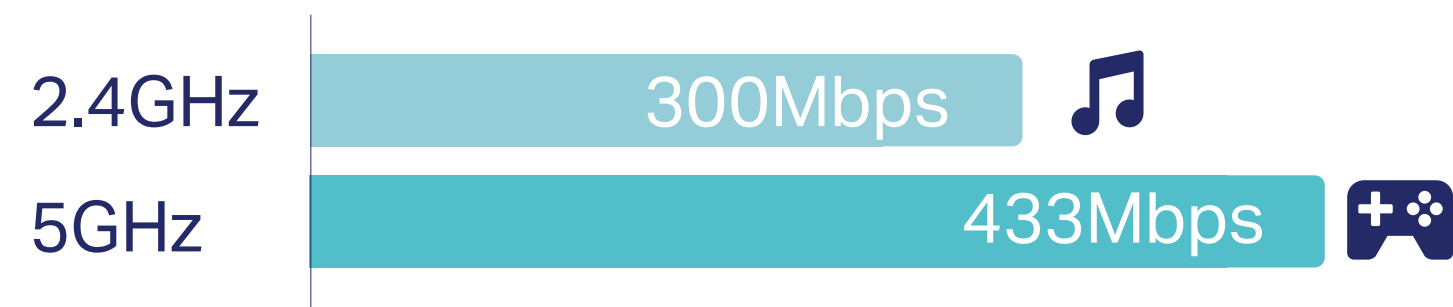

HomePlug AV2 provides users with stable, high-speed data transfer rates of up to 1000Mbps on a line length of up to 300 meters.

Wi-Fi Auto-Sync for A Unified, Powerful Network

Powerline extenders simply copy your router's Wi-Fi settings and apply any changes across the secure powerline network with Wi-Fi Clone and Wi-Fi Move.

Highlights

Fast Dual Band Wi-Fi for Every Need in Every Room

300Mbps (2.4GHz) is ideal for browsing the web and video chatting, while 433Mbps (5GHz) is perfect for HD streaming and lag-free gaming.

Gigabit Ethernet for Fast Connections

The Gigabit Ethernet ports provide reliable high-speed wired connections for game consoles, smart TVs, and NAS.

Features

Speed

- **Wireless AC Standard** – AC750 dual band Wi-Fi (433Mbps on 5GHz & 300Mbps on 2.4GHz) allows streaming, gaming, emailing, browsing and posting on your wireless devices, throughout your home
- **HomePlug AV2** – Provides up to 1000Mbps high-speed data transmission over a home's existing electrical wiring
- **Gigabit Ethernet Ports** – Provide reliable high-speed wired connections for game consoles, smart TVs, and NAS
- **Speed Optimization** – Supports IGMP managed multicast IP transmission, optimizing IPTV streaming