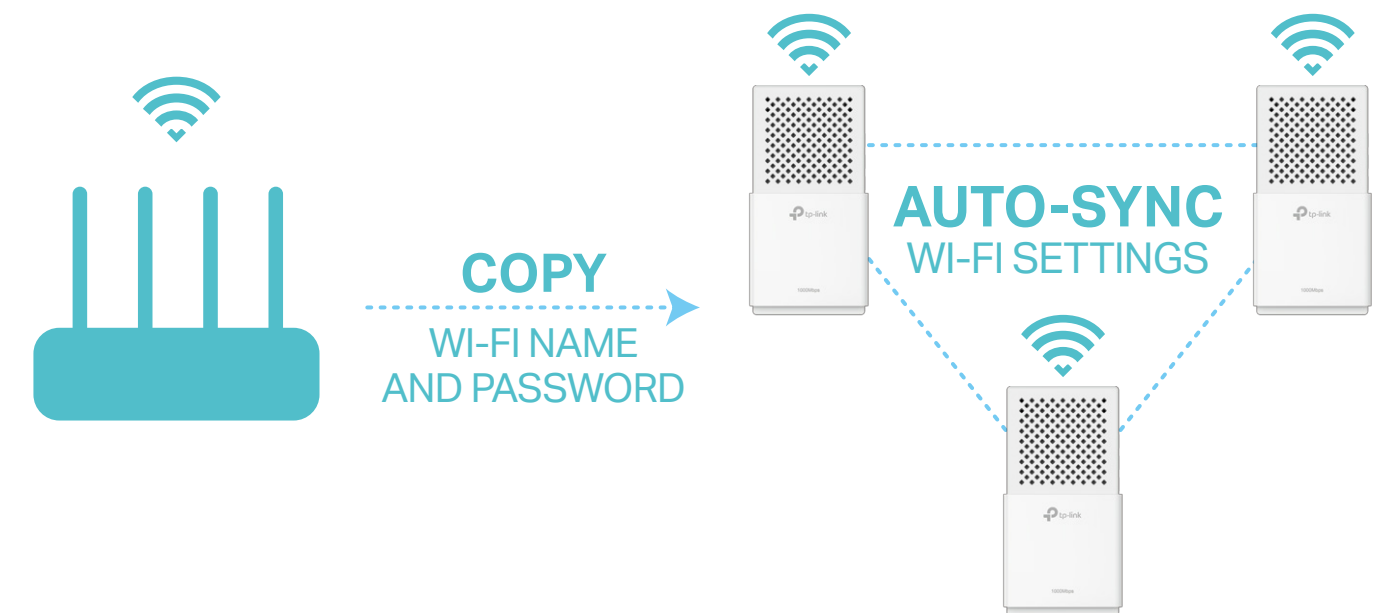

AV1000 Gigabit Powerline ac Wi-Fi Kit

AC750 Wi-Fi to Power Up
Your Network

TL-WPA7510 KIT

HomePlug
AV2 1000Mbps

300Mbps + 433Mbps
Dual Band Wi-Fi

Wi-Fi
Auto-Sync

Highlights

HomePlug AV2 Standard Compliant

HomePlug AV2 provides users with stable, high-speed data transfer rates of up to 1000Mbps on a line length of up to 300 meters.

Wi-Fi Auto-Sync for A Unified, Powerful Network

Powerline extenders simply copy your router's Wi-Fi settings and apply any changes across the secure powerline network with Wi-Fi Clone and Wi-Fi Move.

The Gigabit Ethernet ports provide reliable high-speed wired connections for game consoles, smart TVs, and NAS.

Features

Speed

- **Wireless AC Standard** – AC750 dual band Wi-Fi (433Mbps on 5GHz & 300Mbps on 2.4GHz) allows streaming, gaming, emailing, browsing and posting on your wireless devices, throughout your home
- **HomePlug AV2** – Provides up to 1000Mbps high-speed data transmission over a home's existing electrical wiring
- **Gigabit Ethernet Ports** – Provide reliable high-speed wired connections for game consoles, smart TVs, and NAS
- **Speed Optimization** – Supports IGMP managed multicast IP transmission, optimizing IPTV streaming