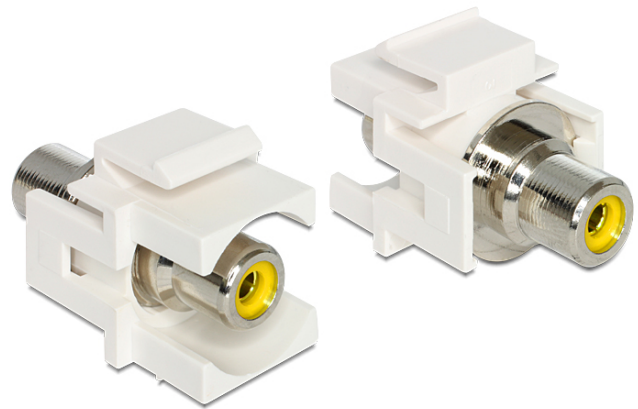

Delock Keystone module RCA female > RCA female yellow

Description

This module by Delock can be used to extend e. g. a coax cable. With its standardised dimensions it can be used for easy snap-in mounting in e. g. a Keystone patchpanel, face plate or surface-mount box.

Specification

- Connector: RCA female (yellow) > RCA female
- Flush mount to the front bezel
- For Keystone ports with 19.2 x 14.9 mm
- Dimensions (LxWxH): 33.2 x 22.3 x 18.0 mm

Package content

- Keystone module