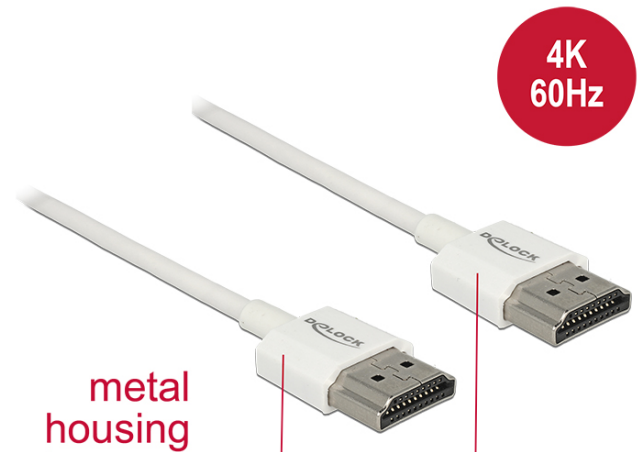

Item No. 85126

Delock Cable High Speed HDMI with Ethernet - HDMI-A male > HDMI-A male 3D 4K 1.5 m Slim High Quality

Description

This High Quality High Speed HDMI with Ethernet cable by Delock stands out due to its slim diameter and its short connectors. The triple shielded cable combines fast data transfer as well as audio- / video- and Ethernet connection. Due to the support of a maximum bandwidth of 18 Gb/s, 4K content (maximum frame rate 60 Hz), 3D content in 4K resolution (maximum frame rate 24 Hz) and content in 21:9 cinema aspect ratio can now be displayed. The cable allows the simultaneous transmission of two video channels to display video streams for two users on one screen, as well as the simultaneous transmission of up to four audio channels. The quality of audio transmissions is significantly improved by the sampling rate of up to 1536 kHz.