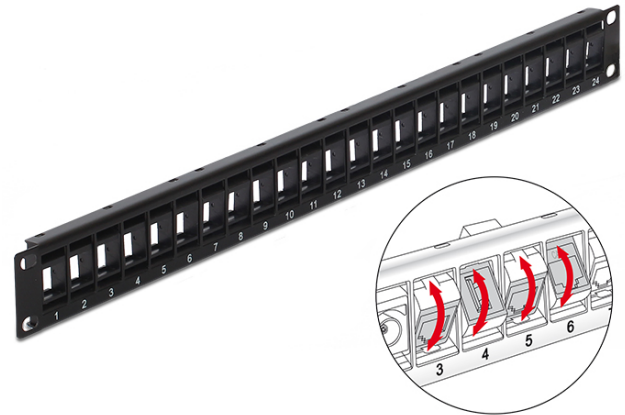

Delock 19" Keystone Patch Panel 24 Port rotatable black

Description

This Patch Panel by Delock can be mounted in a 19" rack. The rotatable Keystone ports allow for an angled and space saving installation of cables. With its standardized dimensions, the panel is suitable for easy snap-in mounting of 24 Keystone modules.

Note

Behind the panel must be enough up and down space to allow the rotation. Due to the narrow design only keystone modules up to max. 17.2 mm width can be used.

Specification

- 24 Keystone ports 19.2 x 14.9 mm
- Rotatable bearing of the Keystone ports
- For mounting in 19" racks, 1 U
- Material: Metal panel with plastic front bezel
- Color: black
- Dimensions (LxWxH): ca. 482.6 x 44.0 x 11.5 mm

Package content

- Keystone Patch Panel
- 10 cable ties
- 4 screws

Item no. 43340

EAN: 4043619433407

Country of origin: China

Package: White Box

Images

General	
Mounting type:	19 in
Physical characteristics	
Housing colour:	black
Depth:	11.5 mm
Width:	482.6 mm
Height:	44 mm