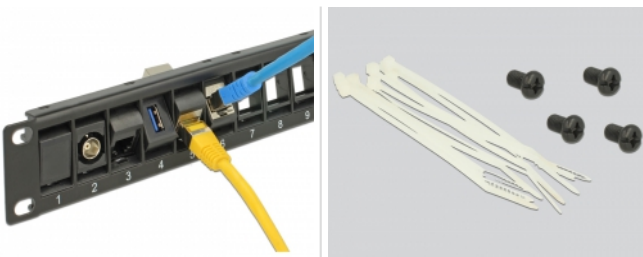

Delock 19" Keystone Patch Panel 24 Port rotatable black

Description

This Patch Panel by Delock can be mounted in a 19" rack. The rotatable Keystone ports allow for an angled and space saving installation of cables. With its standardized dimensions, the panel is suitable for easy snap-in mounting of 24 Keystone modules.

Note

Behind the panel must be enough up and down space to allow the rotation. Due to the narrow design only keystone modules up to max. 17.2 mm width can be used.

Specification

- 24 Keystone ports 19.2 x 14.9 mm
- Rotatable bearing of the Keystone ports
- For mounting in 19" racks, 1 U
- Material: Metal panel with plastic front bezel
- Color: black
- Dimensions (LxWxH): ca. 482.6 x 44.0 x 11.5 mm

Package content

- Keystone Patch Panel
- 10 cable ties
- 4 screws

Item no. 43340

EAN: 4043619433407

Country of origin: China

Package: White Box

Images

General	
Mounting type:	19 in
Physical characteristics	
Housing colour:	black
Depth:	11.5 mm
Width:	482.6 mm
Height:	44 mm