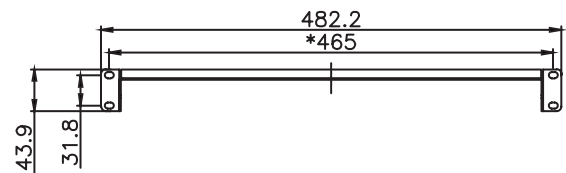

19" Cantilever Shelf 1U

Technical Features

1U Cantilever Shelf, d=250mm

Material: 1,5mm Steel

Max. Static Load: 10kg

Part No.	Color	EAN Code
SF1C35B	Black	4052792046670
SF1C35G	Grey	4052792046663

Technical Drawings

Package Contents

1 x 19" Cantilever Shelf 1U

Packaging Informations

Packing Dimension	482 x 250 x 44mm
Packing Weight	1.5kg
Carton Dimension	570 x 340 x 310mm
Carton Q'ty	5pcs
Carton Weight	9kg