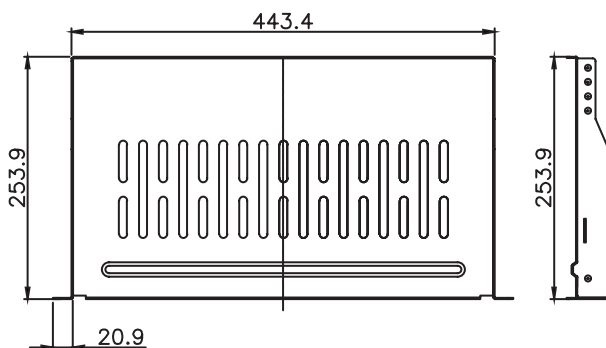

19" Cantilever Shelf 1U

Technical Features

1U Cantilever Shelf, d=250mm

Material: 1,5mm Steel

Max. Static Load: 10kg

Part No.	Color	EAN Code
SF1C35B	Black	4052792046670
SF1C35G	Grey	4052792046663

Technical Drawings

Package Contents

1 x 19" Cantilever Shelf 1U

Packaging Informations

Packing Dimension	482 x 250 x 44mm
Packing Weight	1.5kg
Carton Dimension	570 x 340 x 310mm
Carton Q'ty	5pcs
Carton Weight	9kg