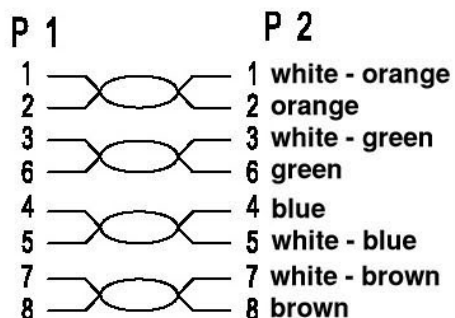

Wiring Diagram

Item No.	Color
K8100GR.x	grey
K8100MA.x	magenta (pink)
K8100WS.x	white
K8100GN.x	green
K8100BL.x	blue
K8100GE.x	yellow
K8100RT.x	red
K8100SW.x	black
K8100OR.x	orange

Length (L)
0,5m +/- 5mm
1m +/- 10mm
1,5m +/- 15mm
2m +/- 20mm
3m +/- 30mm
5m +/- 50mm
7,5m +/- 75mm
10m +/- 100mm
15m +/- 150mm
20m +/- 200mm
25m +/- 250mm
30m +/- 300mm

Temperature Range: -20°C ~ 70°C

c	Cable	UTP Cat.6 Patch cord, AWG24/7 x 4P, PVC sheath flame retardant acc. to IEC 60332-1, OD = 5,9mm Printing: CAT.6 UTP AWG24 stranded x 4pairs cable	L / mm
b	Overmold	PVC 75A / Length imprint on boot	8 g
a	Connector	RJ45 8P8C'S UNSHIELDED, GOLD PLATED 3-50u"	2 Pcs
No.	Mat.Name	Description	Quantity

ROHS compliant

Item No. K8100xx.x			
Description			
UTP Cat.6 Patch cord, AWG24/7 x 4 Pairs, PVC			
Drawing	Check	Approved	Date
			2007-08-01