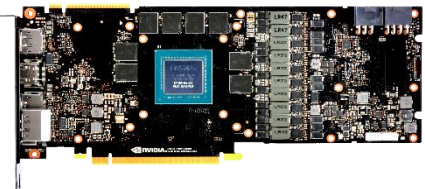

Product Photos

Product Packing Information

Type	Color Box DIM(LxWxH)	PCS/CTN	Master DIM. (LxWxH)	G.W.	Volume
BOX	331 x 240 x 73mm	10	500 x 380 x 350mm	15.96	0.07cbm