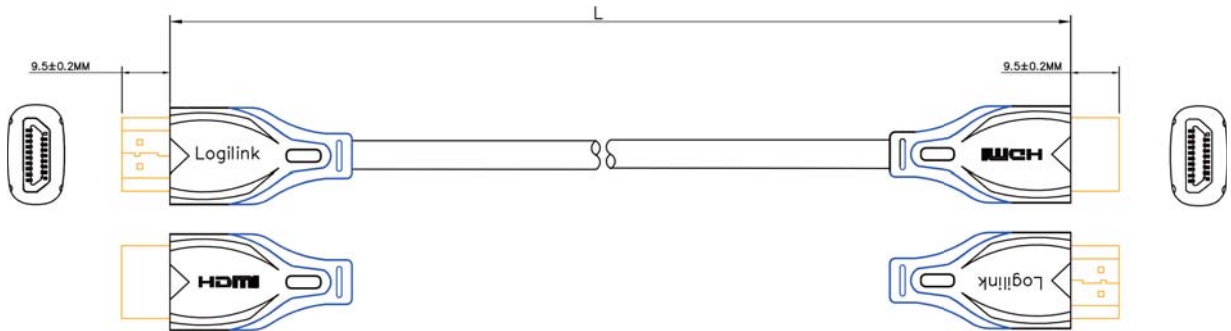

* The specifications and pictures are subject to change without notice.
*All trade names referenced are the registered trademark of their respective owners.

Made in China

Best Connectivity

LogiLink®

HDMI 2.0 Cable

High Speed with Ethernet, 4K x 2K

Art. No.: CH0061
CH0062
CH0063
CH0064

CH0065
CH0066
CH0067

Art-No. CH0061 ~ CH0066

Art-No. CH0067

Best Connectivity

RoHS
compliant

* The specifications and pictures are subject to change without notice.