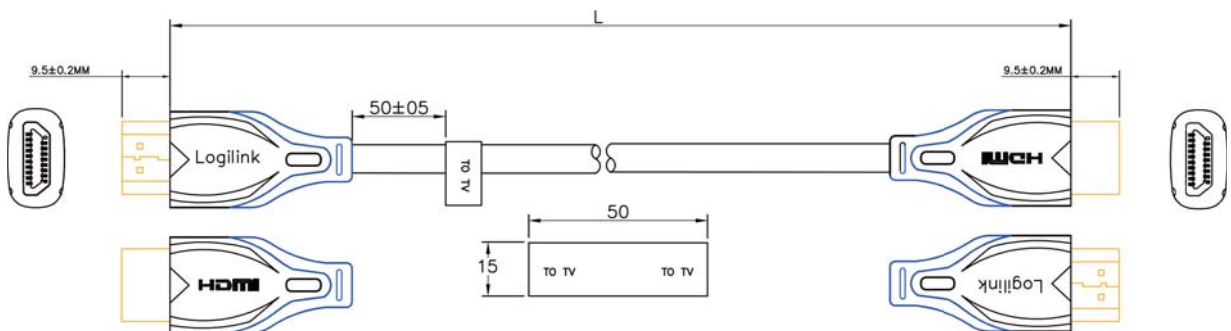

* The specifications and pictures are subject to change without notice.
*All trade names referenced are the registered trademark of their respective owners.

Made in China

Best Connectivity

LogiLink®

HDMI 2.0 Cable

High Speed with Ethernet, 4K x 2K

Art. No.: CH0061
CH0062
CH0063
CH0064

CH0065
CH0066
CH0067

Art-No. CH0061 ~ CH0066

Art-No. CH0067

Best Connectivity

RoHS
compliant

* The specifications and pictures are subject to change without notice.