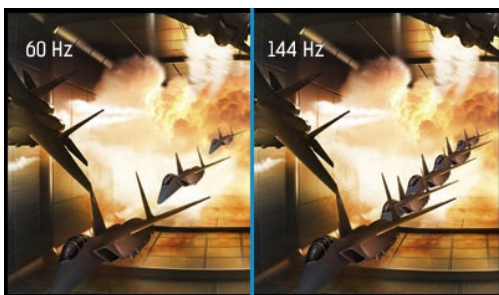

Red Eagle – join the PRO squad

Whether you already are or are aiming to be a hardcore gamer, the 27" G-MASTER GB2760HSU known as Red Eagle is the competitive edge you need to be able to unleash your full gaming potential. Armed with FreeSync technology, 144Hz refresh rate and a blistering 1ms response time you can make split second decisions and forget about ghosting effects or smearing issues. The ability to adjust brightness and the dark shades with the Black Tuner delivers greater viewing performance in shadowed areas. Nothing will skip your attention. Dual input setup (HDMI, DisplayPort), speakers, headphone connector and a 2.0 USB hub are all included. No matter which you prefer: RTS, FPS, MOBA and MMO – with the Red Eagle on your desk you are top of the gamer community food chain.

FreeSync™ Technology

AMD FreeSync™ technology puts an end to choppy gameplay and broken frames with fluid, artifact-free performance at virtually any framerate.

01 DISPLAY CHARACTERISTICS

Diagonal	27", 68.6cm
Panel	TN LED, matte finish
Native resolution	1920 x 1080 @144Hz (2.1 megapixel Full HD)
Aspect ratio	16:9
Brightness	400 cd/m ² typical
Static contrast	1000:1 typical
Advanced contrast	80M:1
Response time	1ms
Viewing zone	horizontal/vertical: 170°/160°, right/left: 85°/85°, up/down: 80°/80°
Colour support	16.7mIn 8bit (6bit + Hi-FRC)
Horizontal Sync	30 - 167KHz
Vertical Sync	30 - 144Hz
Viewable area W x H	597.6 x 336.15mm, 23.5 x 13.2"
Pixel pitch	0.311mm
Colour	matte, black