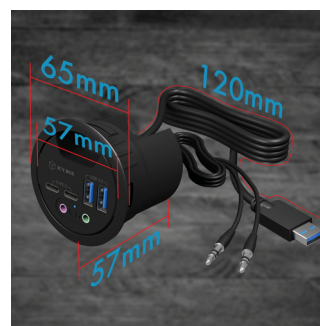

ICY BOX IB-HUB1403B wandcontactdoos Antraciet

Merk : ICY BOX

Artikelcode: 60458

Productnaam : IB-HUB1403B

ICY BOX IB-HUB1403B. Kleur van het product: Antraciet, Materiaal behuizing: Kunststof, LED-indicatoren: Stroom. Breedte: 69 mm, Diepte: 69 mm, Hoogte: 56 mm. Aantal per verpakking: 1 stuk(s), Breedte verpakking: 104 mm, Diepte verpakking: 88 mm. Land van herkomst: China, (Buitenste) hoofdverpakking breedte: 375 mm, (Buitenste) hoofdverpakking lengte: 450 mm. Spanning: 5.2 V, Output current: 4 A

Design		Packaging data	
Product colour *	Anthracite	Package height	200 mm
Housing material	Plastic	Package weight	265 g
LED indicators	Power	Logistics data	
Technical details		Country of origin	China
Compliance certificates	CE, Federal Communications Commission (FCC)	Harmonized System (HS) code	84719000
Weight & dimensions		Master (outer) case width	375 mm
Width	69 mm	Master (outer) case length	450 mm
Depth	69 mm	Master (outer) case height	555 mm
Height	56 mm	Master (outer) case gross weight	11.9 kg
Weight	165 g	Products per master (outer) case	40 pc(s)
Packaging data		Other features	
Quantity per pack	1 pc(s)	Output voltage	5.2 V
Package width	104 mm	Output current	4 A
Package depth	88 mm		