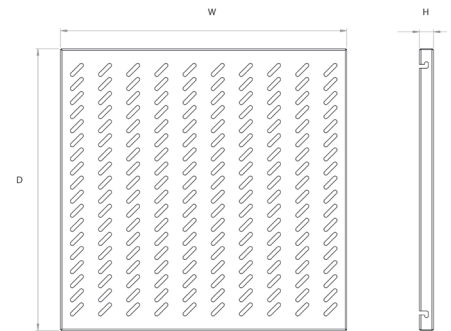

19" Fixed Shelf

Technical Features

Material: 1.0 mm steel
 Maximum Static Load: 50 kg
 Finish: Electrostatic powder paint

19" Fixed Shelf - RAL 9005 Black

H (U)	D (mm)	W (mm)	Rack depth (mm)	Weight (kg)	Part No.	EAN Code
1U	345	465	600	1.22	SF1F45B	8698800001147
1U	525	465	800	1.83	SF1F65B	8698800001161
1U	700	465	1000	2.44	SF1F85B	8698800001185
1U	900	465	1200	3.05	SF1F15B	8698800001208

19" Fixed Shelf - RAL 7035 Light Grey

H (U)	D (mm)	W (mm)	Rack depth (mm)	Weight (kg)	Part No.	EAN Code
1U	345	465	600	1.22	SF1F45G	8698800001130
1U	525	465	800	1.83	SF1F65G	8698800001154
1U	700	465	1000	2.44	SF1F85G	8698800001178
1U	900	465	1200	3.05	SF1F15G	8698800001192