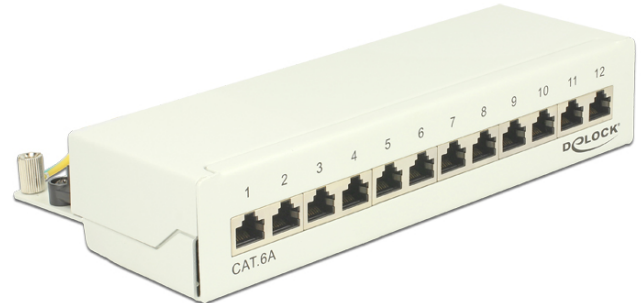

## Delock Desktop Patch Panel 12 Port Cat.6A white

### Description

This patch panel by Delock can be mounted e.g. on a wall. At the LSA blocks you can install up to twelve network cables with a punch down tool.

### Specification

- Connectors:
  - external: 12 x RJ45 jack
  - internal: 12 x LSA blocks
- Wall mounting
- Shielded
- Cat.6A
- TIA-568A/B pinout
- Cable diameter up to 0.644 mm (22 - 24 AWG)
- For solid or stranded wire
- Metal housing
- Colour: pure white RAL 9010
- Dimensions (WxHxD): ca. 218 x 44.2 x 108 mm

### Images

General	
Suitable for conductor gauge:	22 - 24 AWG
Mounting type:	wallmount
Interface	
External:	12 x RJ45 jack
Internal:	12 x LSA block
Technical characteristics	
Category:	Cat.6A
Shielding:	shielded
Physical characteristics	
Housing colour:	pure white
Housing:	metal
Depth:	108.0 mm
Width:	218 mm
Height:	44.2 mm