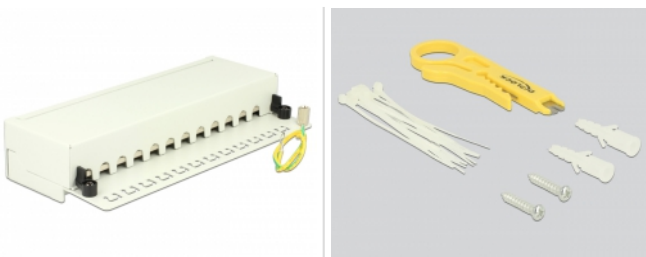

### Description

This patch panel by Delock can be mounted e.g. on a wall. At the LSA blocks you can install up to twelve network cables with a punch down tool.

### Specification

- Connectors:
  - external: 12 x RJ45 jack
  - internal: 12 x LSA blocks
- Wall mounting
- Shielded
- Cat.6A
- TIA-568A/B pinout
- Cable diameter up to 0.644 mm (22 - 24 AWG)
- For solid or stranded wire
- Metal housing
- Colour: pure white RAL 9010
- Dimensions (WxHxD): ca. 218 x 44.2 x 108 mm

### Package content

- Patch Panel
- Installation manual
- 12 cable ties
- 2 wallmount screws
- Insertion Tool und Cable Stripper Delock 18411

### Images

General	
Suitable for conductor gauge:	22 - 24 AWG
Mounting type:	wallmount
Interface	
External:	12 x RJ45 jack
Internal:	12 x LSA block
Technical characteristics	
Category:	Cat.6A
Shielding:	shielded
Physical characteristics	
Housing colour:	pure white
Housing:	metal
Depth:	108.0 mm
Width:	218 mm
Height:	44.2 mm