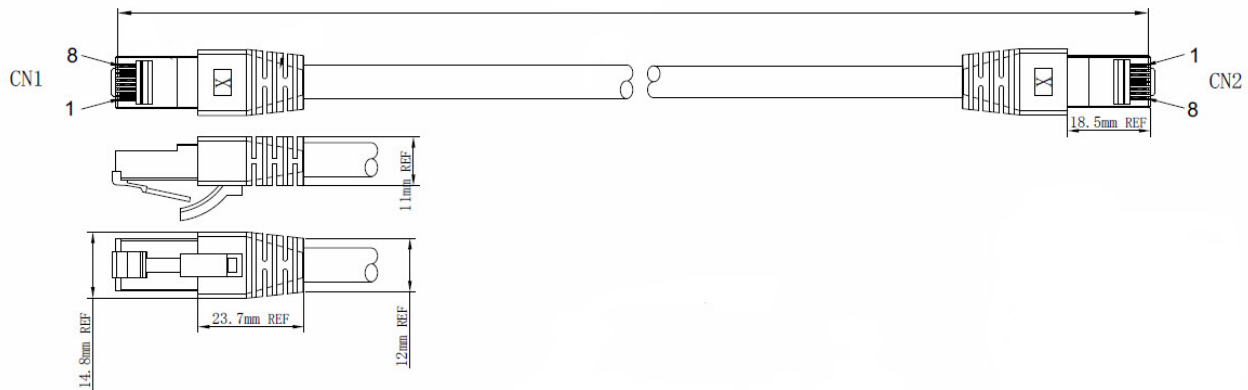

Cable: S/FTP 4x2xAWG24/7

Jacket material: LSZH

Outer diameter: 8mm

Transmission standards: 25Gbit, 40Gbit

General data

Category	8.1
Type of connector connection 1	RJ45 8(8)
Type of connector connection 2	RJ45 8(8)
Connector type	RJ45 Standard
Pin assignment	1:1
Allocation	nach TIA/EIA 568B
Type	Geschirmt
Length imprint	True
Anti-kink sleeve	angespritzt
Colour anti-kink sleeve	gelb
Locking lever	True

Kabelaufbau

Cable structure	S/FTP
Cable construction	4x2
AWG-size/strands per core	24/7
Conductor Material	Kupfer

Kabelmantel

Jacket material	LSZH
Colour outer sheath	gelb
Printing	CAT8 S/FTP 4x2x24AWG/7 LSZH 2000MHz ISO11801
Outer diameter of the cable	8 mm

Cabling Standard	ISO/IEC 11801;EN50173
------------------	-----------------------

Available variants

Article no.	Title	Length
K5528GE.0,5	RJ45 Patch cable S/FTP, Cat.8.1, BC, LSZH, 0,5m, yellow	0.5 m
K5528GE.1	RJ45 Patch cable S/FTP, Cat.8.1, BC, LSZH, 1m, yellow	1.0 m
K5528GE.2	RJ45 Patch cable S/FTP, Cat.8.1, BC, LSZH, 2m, yellow	2.0 m
K5528GE.3	RJ45 Patch cable S/FTP, Cat.8.1, BC, LSZH, 3m, yellow	3.0 m
K5528GE.5	RJ45 Patch cable S/FTP, Cat.8.1, BC, LSZH, 5m, yellow	5.0 m
K5528GE.7,5	RJ45 Patch cable S/FTP, Cat.8.1, BC, LSZH, 7,5m, yellow	7.5 m
K5528GE.10	RJ45 Patch cable S/FTP, Cat.8.1, BC, LSZH, 10m, yellow	10.0 m

This datasheet was created automatically on 05-08-2019 . Technical changes reserved.

DATASHEET

RJ45 Patch cable S/FTP, Cat.8.1, BC, yellow

Technical drawings

This datasheet was created automatically on 05-08-2019 . Technical changes reserved.