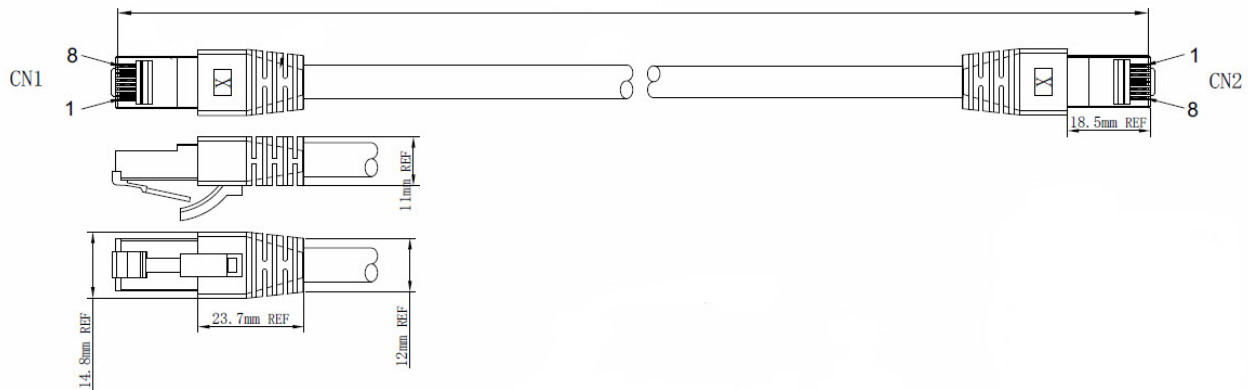

DATASHEET

RJ45 Patch cable S/FTP, Cat.8.1, BC, green

Technical drawings

This datasheet was created automatically on 05-08-2019 . Technical changes reserved.