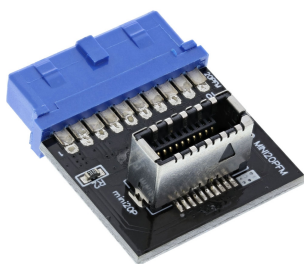

InLine® USB 3.0 to 3.1 adaptor internal

Artikel 33446B

InLine® USB 3.0 to 3.1 adaptor internal

Artikel 33446B

Adapter for connecting internal USB 3.1 (Gen.2) devices to the USB 3.0 port of the mainboard, data transfer max. 5Gb/s

Artikeleigenschaften

Abmessung: Adapter

InLine® – Brand of Choice for IT and Electronics Accessories

In our InLine® brand, we offer a high-quality product range targeted specifically at end users. Our product range includes more than 4,000 IT and electronics accessory products which are described in detail on our website. With this brand we provide certified quality and an attractive product range of cutting edge items that is always up-to-date and offers huge variety. Browse through our broad choice of products, and you'll be certain to find exactly what you need, all available in stock. Don't forget to look closer at our woodline product range by InLine® made from genuine walnut wood; these products do not merely look good, but are also great to touch and handle. Our brand's products are recognizable by their uniform green-white packaging and can be purchased in good online shops and selected specialized brick-and-mortar shops – check our website to find suitable purchase sources. With our InLine® brand you may rely upon excellent service including detailed product information, up-to-date drivers, and competent consultation straight from the manufacturer via Live Support.