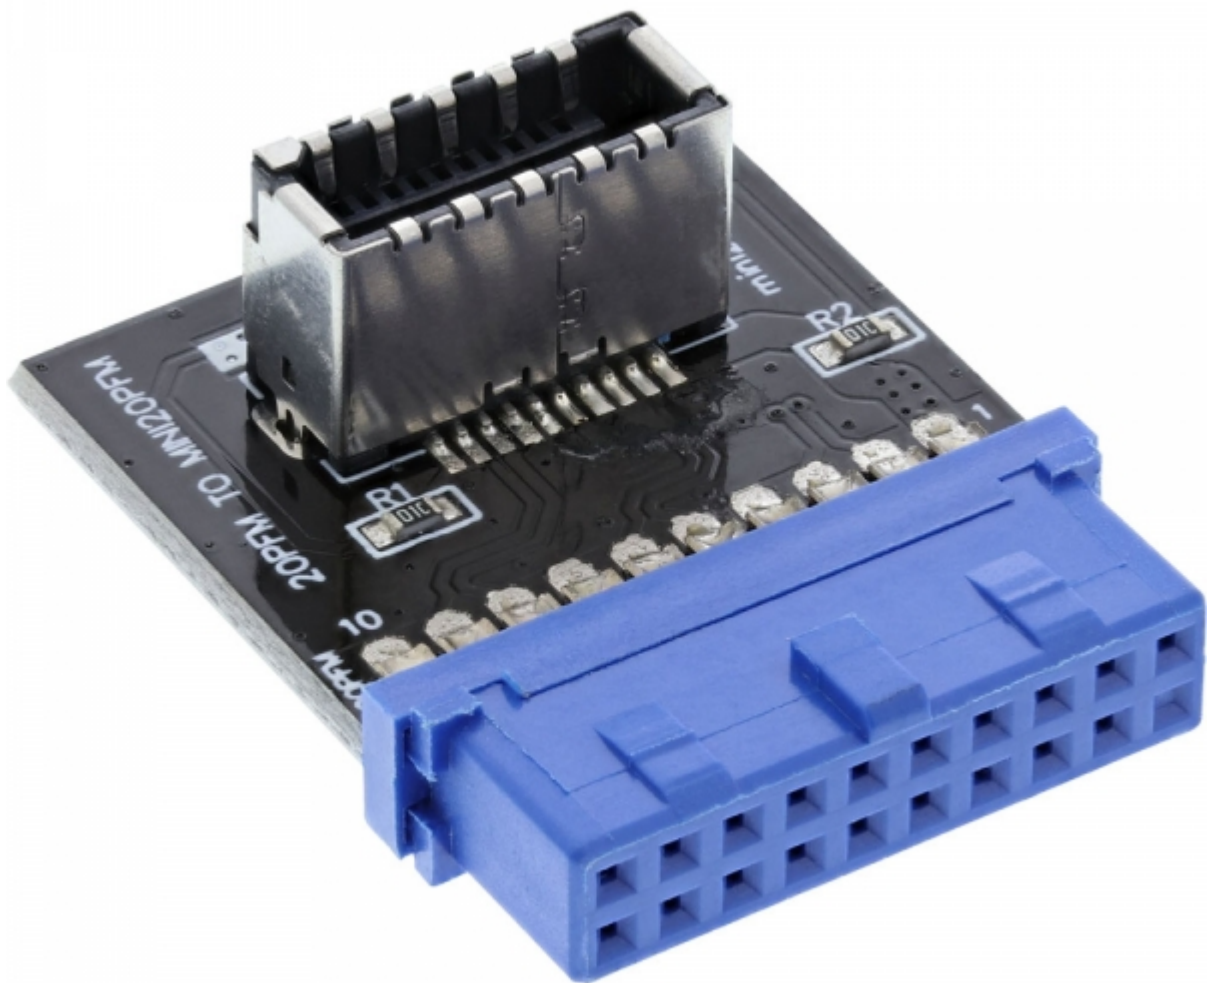

InLine® USB 3.0 to 3.1 adaptor internal

Artikel 33446B

InLine® USB 3.0 to 3.1 adaptor internal

Artikel 33446B

Adapter for connecting internal USB 3.1 (Gen.2) devices to the USB 3.0 port of the mainboard, data transfer max. 5Gb/s

Artikeleigenschaften

Abmessung: Adapter

InLine® – Brand of Choice for IT and Electronics Accessories

In our InLine® brand, we offer a high-quality product range targeted specifically at end users. Our product range includes more than 4,000 IT and electronics accessory products which are described in detail on our website. With this brand we provide certified quality and an attractive product range of cutting edge items that is always up-to-date and offers huge variety. Browse through our broad choice of products, and you'll be certain to find exactly what you need, all available in stock. Don't forget to look closer at our woodline product range by InLine® made from genuine walnut wood; these products do not merely look good, but are also great to touch and handle. Our brand's products are recognizable by their uniform green-white packaging and can be purchased in good online shops and selected specialized brick-and-mortar shops – check our website to find suitable purchase sources. With our InLine® brand you may rely upon excellent service including detailed product information, up-to-date drivers, and competent consultation straight from the manufacturer via Live Support.