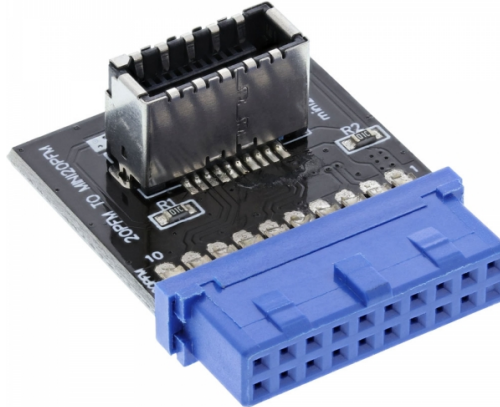

InLine® USB 3.0 to 3.1 adaptor internal

Artikel 33446B

InLine® USB 3.0 to 3.1 adaptor internal

Artikel 33446B

Adapter for connecting internal USB 3.1 (Gen.2) devices to the USB 3.0 port of the mainboard, data transfer max. 5Gb/s

Artikeleigenschaften

Abmessung: Adapter

InLine® – Brand of Choice for IT and Electronics Accessories

In our InLine® brand, we offer a high-quality product range targeted specifically at end users. Our product range includes more than 4,000 IT and electronics accessory products which are described in detail on our website. With this brand we provide certified quality and an attractive product range of cutting edge items that is always up-to-date and offers huge variety. Browse through our broad choice of products, and you'll be certain to find exactly what you need, all available in stock. Don't forget to look closer at our woodline product range by InLine® made from genuine walnut wood; these products do not merely look good, but are also great to touch and handle. Our brand's products are recognizable by their uniform green-white packaging and can be purchased in good online shops and selected specialized brick-and-mortar shops – check our website to find suitable purchase sources. With our InLine® brand you may rely upon excellent service including detailed product information, up-to-date drivers, and competent consultation straight from the manufacturer via Live Support.