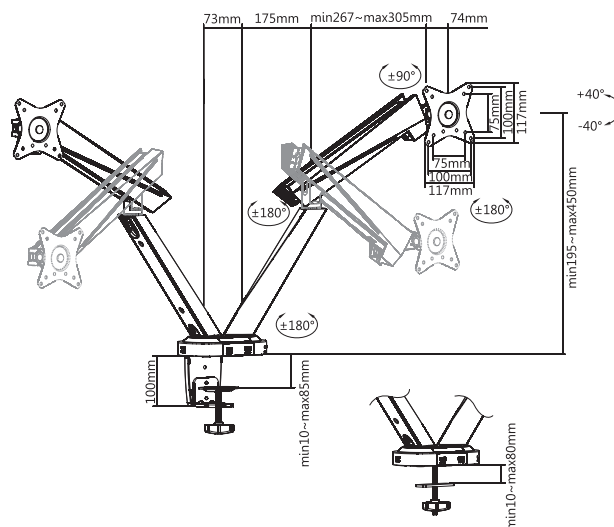

Specifications:

Screen Size	17"-32"
Weight Capacity	8kg per screen
VESA	75x75, 100x100
Material	Aluminum, Plastic, Steel
Arm Extension	480mm
Tilt Range	-40°~40°
Swivel Range	-90°~90°
Screen Rotation	-180°~180°
Desktop Thickness	Grommet: 10-80mm Clamp: 10-85mm
Quick Release VESA Plate	Yes
Cable Management	Yes
USB Port	2 x USB3.0, female
Multi-Media Port	Mic and Headphone Ports
Dimension	1068 x 149 x 650mm

RoHS
compliant

*The specifications and pictures are subject to change without prior notice.
*All trade names referenced are the registered trademarks of their respective owners.