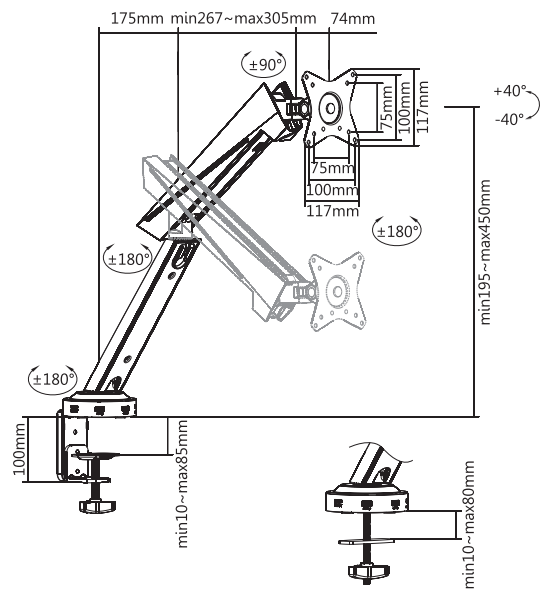

Quick-Release VESA Plate

Effortless monitor installation and removal.

Built-in Elbow Spring Gauge

Adjusted to fit various monitor weights.

RoHS
compliant

*The specifications and pictures are subject to change without prior notice.
*All trade names referenced are the registered trademarks of their respective owners.

Best Connectivity

BP0091 for One Monitor

Specifications:

| | |
|--------------------------|------------------------------------|
| Screen Size | 17"-32" |
| Weight Capacity | 8kg per screen |
| VESA | 75x75, 100x100 |
| Material | Aluminum, Plastic, Steel |
| Arm Extension | 480mm |
| Tilt Range | -40°~40° |
| Swivel Range | -90°~90° |
| Screen Rotation | -180°~180° |
| Desktop Thickness | Grommet: 10-80mm Clamp: 10-85mm |
| Quick Release VESA Plate | Yes |
| Cable Management | Yes |
| USB Port | 2 x USB3.0, female |
| Multi-Media Port | Mic and Headphone Ports |
| Dimension | 117 x 589 x 650mm |

| | |
|--------------------------|------------------------------------|
| Screen Size | 17"-32" |
| Weight Capacity | 8kg per screen |
| VESA | 75x75, 100x100 |
| Material | Aluminum, Plastic, Steel |
| Arm Extension | 480mm |
| Tilt Range | -40°~40° |
| Swivel Range | -90°~90° |
| Screen Rotation | -180°~180° |
| Desktop Thickness | Grommet: 10-80mm Clamp: 10-85mm |
| Quick Release VESA Plate | Yes |
| Cable Management | Yes |
| USB Port | 2 x USB3.0, female |
| Multi-Media Port | Mic and Headphone Ports |
| Dimension | 1068 x 149 x 650mm |