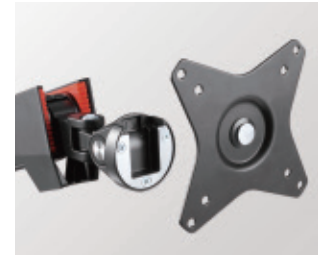

Spring-Assisted Mechanism

Smooth and steady adjustments.