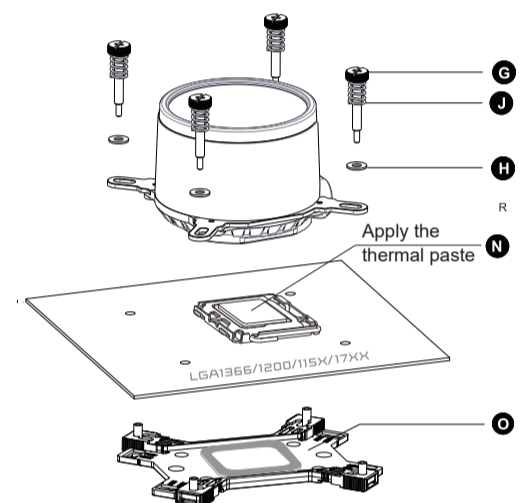

QUICK START GUIDE

Installation Parts

Radiator Installation

Pump Setup

Intel

AMD

Intel Back Plate Kit

AMD Back Plate Kit

Intel LGA1366/115X/17XX Setup

Intel LGA2066/ 2011 Setup

AMD AM4/ AM3/ FM2 Setup

AMD AM5 Setup

Fan/ Pump 3-Pin ARGB Cable Connection

Connection of PUMP header

Limits of Warranty:

- Warranty coverage does not include the following:
- A faulty product that leads to harm or damage to other products
 - Damage of product as a result of other product components
 - Incorrect method of operation or use of the product not for the intended use
 - Any form of alteration to the original product
 - Inability to install the product as a result of incompatibility with other components.