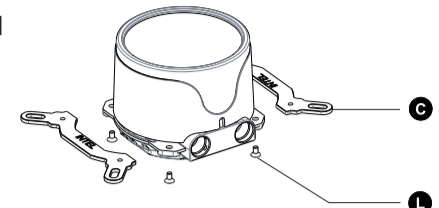

QUICK START GUIDE

Installation Parts

Radiator Installation

Pump Setup

Intel

AMD

Intel Back Plate Kit

AMD Back Plate Kit

Intel LGA1366/115X/17XX Setup

Intel LGA2066/ 2011 Setup

AMD AM4/ AM3/ FM2 Setup

AMD AM5 Setup

Fan/ Pump 3-Pin ARGB Cable Connection

Connection of PUMP header

Limits of Warranty:

- Warranty coverage does not include the following:
- A faulty product that leads to harm or damage to other products
 - Damage of product as a result of other product components
 - Incorrect method of operation or use of the product not for the intended use
 - Any form of alteration to the original product
 - Inability to install the product as a result of incompatibility with other components.