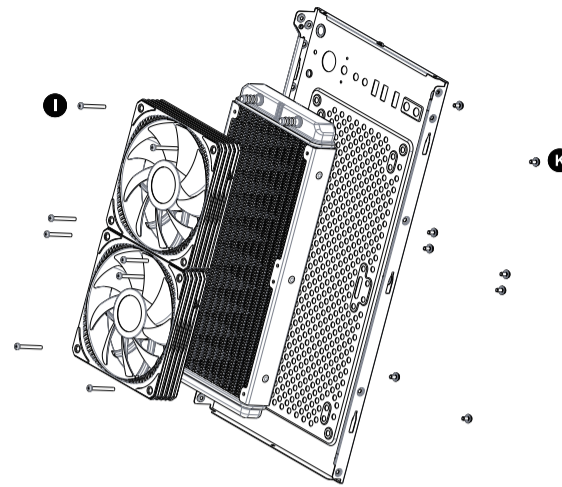

QUICK START GUIDE

Installation Parts

Radiator Installation

Pump Setup

Intel

AMD

Intel Back Plate Kit

AMD Back Plate Kit

Intel LGA1366/115X/17XX Setup

Intel LGA2066/ 2011 Setup

AMD AM4/ AM3/ FM2 Setup

AMD AM5 Setup

Fan/ Pump 3-Pin ARGB Cable Connection

Connection of PUMP header

Limits of Warranty:

- Warranty coverage does not include the following:
- A faulty product that leads to harm or damage to other products
 - Damage of product as a result of other product components
 - Incorrect method of operation or use of the product not for the intended use
 - Any form of alteration to the original product
 - Inability to install the product as a result of incompatibility with other components.