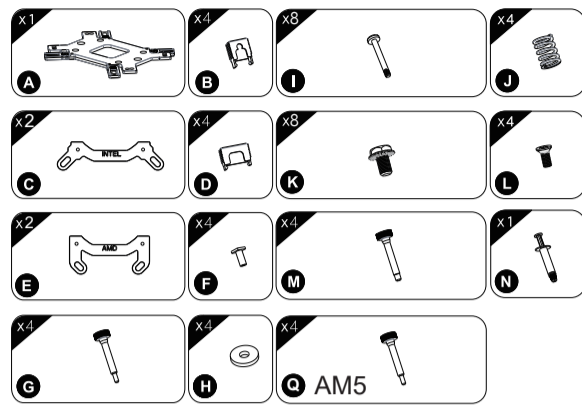

QUICK START GUIDE

Installation Parts

Radiator Installation

Pump Setup

Intel

AMD

Intel Back Plate Kit

AMD Back Plate Kit

Intel LGA1366/115X/17XX Setup

Intel LGA2066/ 2011 Setup

AMD AM4/ AM3/ FM2 Setup

AMD AM5 Setup

Fan/ Pump 3-Pin ARGB Cable Connection

Connection of PUMP header

Limits of Warranty:

- Warranty coverage does not include the following:
- A faulty product that leads to harm or damage to other products
 - Damage of product as a result of other product components
 - Incorrect method of operation or use of the product not for the intended use
 - Any form of alteration to the original product
 - Inability to install the product as a result of incompatibility with other components.