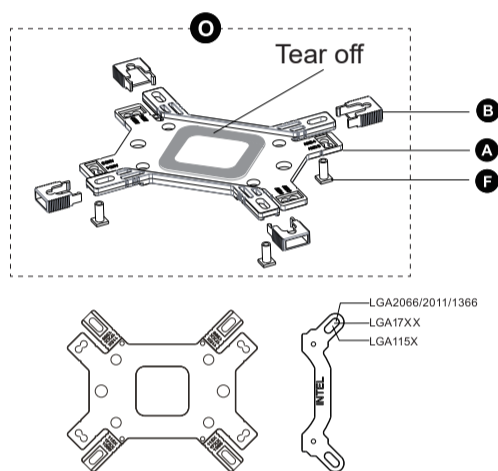

QUICK START GUIDE

Installation Parts

Radiator Installation

Pump Setup

Intel

AMD

Intel Back Plate Kit

AMD Back Plate Kit

Intel LGA1366/115X/17XX Setup

Intel LGA2066/ 2011 Setup

AMD AM4/ AM3/ FM2 Setup

AMD AM5 Setup

Fan/ Pump 3-Pin ARGB Cable Connection

Connection of PUMP header

Limits of Warranty:

- Warranty coverage does not include the following:
- A faulty product that leads to harm or damage to other products
 - Damage of product as a result of other product components
 - Incorrect method of operation or use of the product not for the intended use
 - Any form of alteration to the original product
 - Inability to install the product as a result of incompatibility with other components.