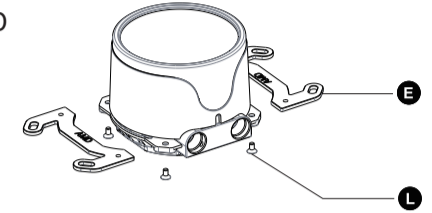

QUICK START GUIDE

Installation Parts

Radiator Installation

Pump Setup

Intel

AMD

Intel Back Plate Kit

AMD Back Plate Kit

Intel LGA1366/115X/17XX Setup

Intel LGA2066/ 2011 Setup

AMD AM4/ AM3/ FM2 Setup

AMD AM5 Setup

Fan/ Pump 3-Pin ARGB Cable Connection

Connection of PUMP header

Limits of Warranty:

- Warranty coverage does not include the following:
- A faulty product that leads to harm or damage to other products
 - Damage of product as a result of other product components
 - Incorrect method of operation or use of the product not for the intended use
 - Any form of alteration to the original product
 - Inability to install the product as a result of incompatibility with other components.