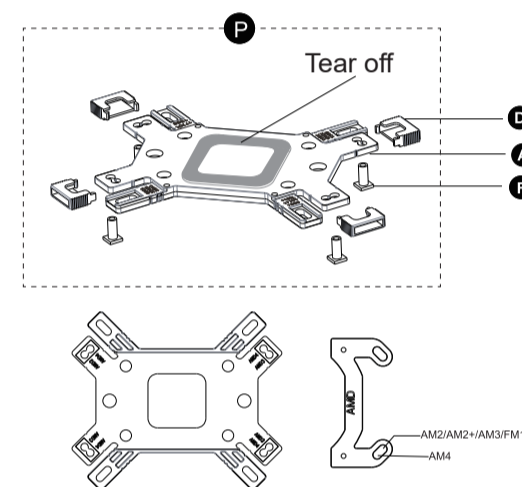

QUICK START GUIDE

Installation Parts

Radiator Installation

Pump Setup

Intel

AMD

Intel Back Plate Kit

AMD Back Plate Kit

Intel LGA1366/115X/17XX Setup

Intel LGA2066/ 2011 Setup

AMD AM4/ AM3/ FM2 Setup

AMD AM5 Setup

Fan/ Pump 3-Pin ARGB Cable Connection

Connection of PUMP header

Limits of Warranty:

- Warranty coverage does not include the following:
- A faulty product that leads to harm or damage to other products
 - Damage of product as a result of other product components
 - Incorrect method of operation or use of the product not for the intended use
 - Any form of alteration to the original product
 - Inability to install the product as a result of incompatibility with other components.