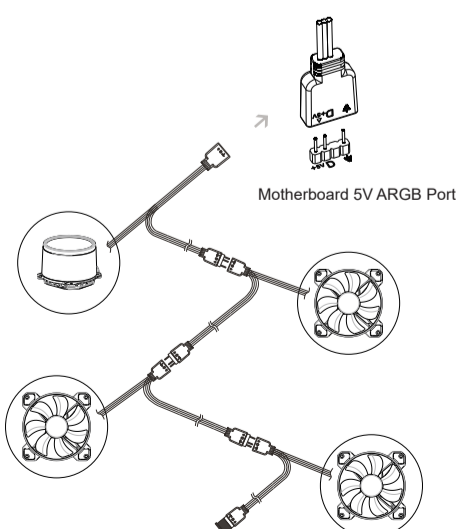

Intel LGA1366/115X/17XX Setup

Intel LGA2066/ 2011 Setup

AMD AM4/ AM3/ FM2 Setup

AMD AM5 Setup

Fan/ Pump 3-Pin ARGB Cable Connection

Connection of PUMP header

Limits of Warranty:

- Warranty coverage does not include the following:
- A faulty product that leads to harm or damage to other products
 - Damage of product as a result of other product components
 - Incorrect method of operation or use of the product not for the intended use
 - Any form of alteration to the original product
 - Inability to install the product as a result of incompatibility with other components.