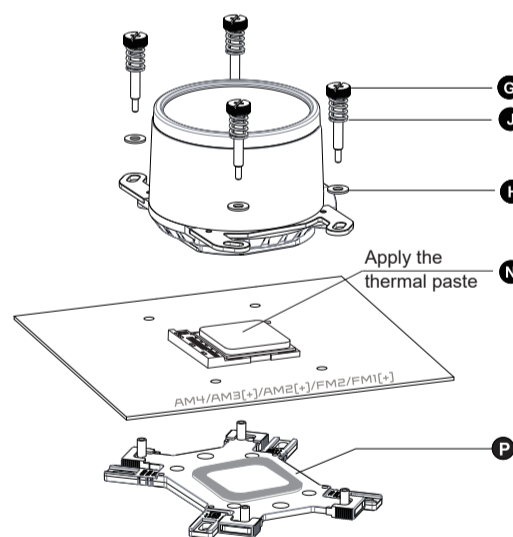

QUICK START GUIDE

Installation Parts

Radiator Installation

Pump Setup

Intel

AMD

Intel Back Plate Kit

AMD Back Plate Kit

Intel LGA1366/115X/17XX Setup

Intel LGA2066/ 2011 Setup

AMD AM4/ AM3/ FM2 Setup

AMD AM5 Setup

Fan/ Pump 3-Pin ARGB Cable Connection

Connection of PUMP header

Limits of Warranty:

- Warranty coverage does not include the following:
- A faulty product that leads to harm or damage to other products
 - Damage of product as a result of other product components
 - Incorrect method of operation or use of the product not for the intended use
 - Any form of alteration to the original product
 - Inability to install the product as a result of incompatibility with other components.