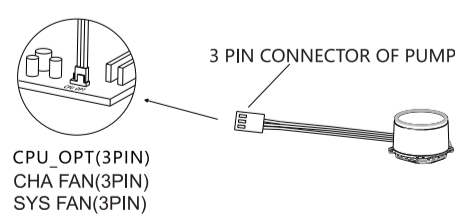

Intel LGA1366/115X/17XX Setup

Intel LGA2066/ 2011 Setup

AMD AM4/ AM3/ FM2 Setup

AMD AM5 Setup

Fan/ Pump 3-Pin ARGB Cable Connection

Connection of PUMP header

Limits of Warranty:

- Warranty coverage does not include the following:
- A faulty product that leads to harm or damage to other products
 - Damage of product as a result of other product components
 - Incorrect method of operation or use of the product not for the intended use
 - Any form of alteration to the original product
 - Inability to install the product as a result of incompatibility with other components.