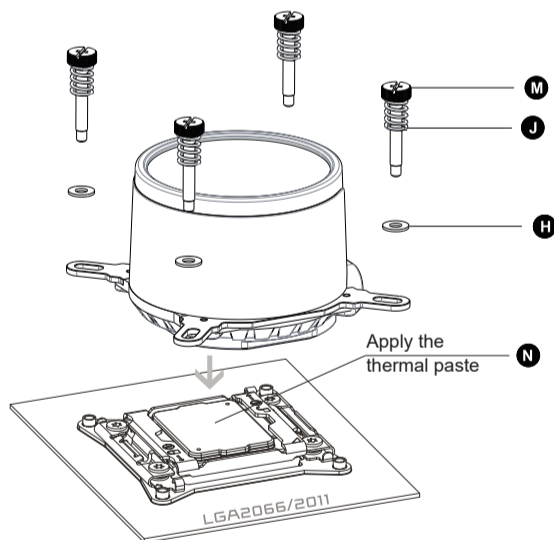

QUICK START GUIDE

Installation Parts

Radiator Installation

Pump Setup

Intel

AMD

Intel Back Plate Kit

AMD Back Plate Kit

Intel LGA1366/115X/17XX Setup

Intel LGA2066/ 2011 Setup

AMD AM4/ AM3/ FM2 Setup

AMD AM5 Setup

Fan/ Pump 3-Pin ARGB Cable Connection

Connection of PUMP header

Limits of Warranty:

- Warranty coverage does not include the following:
- A faulty product that leads to harm or damage to other products
 - Damage of product as a result of other product components
 - Incorrect method of operation or use of the product not for the intended use
 - Any form of alteration to the original product
 - Inability to install the product as a result of incompatibility with other components.