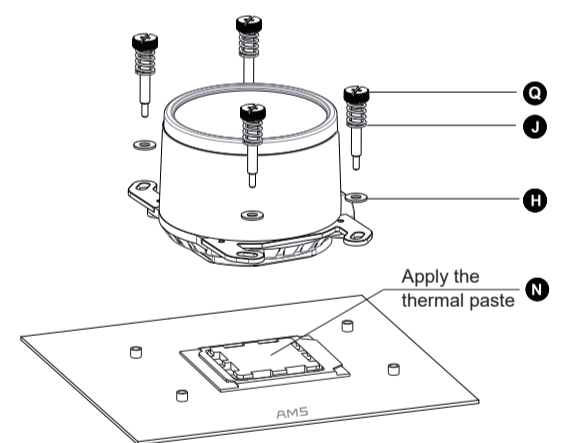

Intel LGA1366/115X/17XX Setup

Intel LGA2066/ 2011 Setup

AMD AM4/ AM3/ FM2 Setup

AMD AM5 Setup

Fan/ Pump 3-Pin ARGB Cable Connection

Connection of PUMP header

Limits of Warranty:

- Warranty coverage does not include the following:
- A faulty product that leads to harm or damage to other products
 - Damage of product as a result of other product components
 - Incorrect method of operation or use of the product not for the intended use
 - Any form of alteration to the original product
 - Inability to install the product as a result of incompatibility with other components.