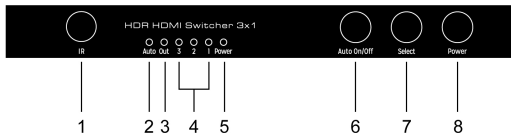

1. Descrizione del prodotto

Equip 332725

1. IR Receiver
2. Auto switch LED light
3. Output LED light
4. Input LED Light(1-3)
5. Power LED light
6. Auto on/off: auto switch function on/off key
7. Select:output switch button
8. Power key