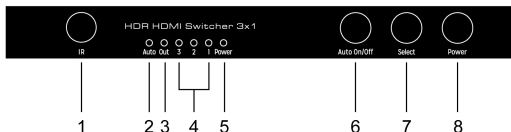

1. Descripción del producto

Equip 332725

1. IR Receiver
2. Auto switch LED light
3. Output LED light
4. Input LED Light(1~3)
5. Power LED light
6. Auto on/off: auto switch function on/off key
7. Select:output switch button
8. Power key