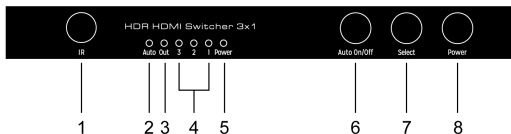

### Equip 332725

1. IR Receiver
2. Auto switch LED light
3. Output LED light
4. Input LED Light(1~3)
5. Power LED light
6. Auto on/off: auto switch function on/off key
7. Select:output switch button
8. Power key