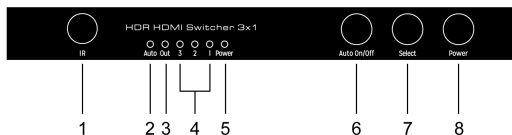

1. Aperçu du produit

Equip 332725

1. IR Receiver	5. Power LED light
2. Auto switch LED light	6. Auto on/off: auto switch function on/off key
3. Output LED light	7. Select:output switch button
4. Input LED Light(1~3)	8. Power key