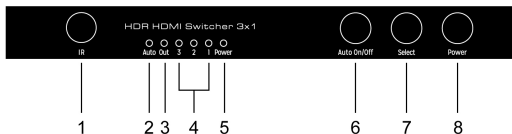

1. Gerätekomponenten

Equip 332725

1. IR Receiver	5. Power LED light
2. Auto switch LED light	6. Auto on/off: auto switch function on/off key
3. Output LED light	7. Select:output switch button
4. Input LED Light(1~3)	8. Power key