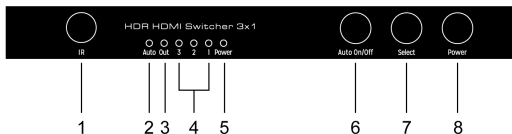

1. Resumo do produto

Equip 332725

1. IR Receiver
2. Auto switch LED light
3. Output LED light
4. Input LED Light(1~3)
5. Power LED light
6. Auto on/off: auto switch function on/off key
7. Select:output switch button
8. Power key