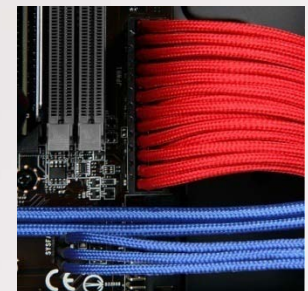

Model	Connector Types	Available Colors
Fan cable extension 30, 60 and 90cm	3-pin male to 3-pin female	• Black • White • Red • Orange • Green • Blue • Silver
Fan adapter cable (3 fans to 1 connector) 60cm	3-pin male to 3 x female 3-pin	
Molex to 4 x SATA Power 20 cm	Male molex 4-pin to 4 x SATA Power	
Molex to 3 fan adapter 12V 20 cm	4-pin male to 3 x male 3-pin fan	
Molex to 3 fan adapter 7V 20 cm	4-pin male to 3 x male 3-pin fan	
Molex to 3 fan adapter 5V 20 cm	4-pin male to 3 x male 3-pin fan	
Molex extension 45 cm	4-pin male to 4-pin female	
Intel ATX-4 pin extension 45 cm	4-pin male to 4-pin female	
PWM fan extension 30 cm	4-pin male to 4-pin female	
Intel EPS 8-pin extension 45 cm	8-pin male to 8-pin female	
8-pin video card extension 45 cm	8-pin male to 8-pin female<!-- </td-->	
ATX 24-pin extension 30 cm	24-pin male to 24-pin female	
Internal USB extension 30 cm	9-pin male to 9-pin female	
SATA cable (with sleeve) 30 cm	SATA to SATA	
Molex to SATA Power extension 45 cm	4-pin male to SATA Power	
6-pin video card extension 45 cm	6-pin male to 6-pin female	
Molex to 3 molex extension 60cm	4-pin male to 3 x female 4-pin	
Audio extension 45 cm	9-pin male to 9-pin female	
2-pin Chassis I/O (PWR/RST/HDD/Etc.) 30 cm	2-pin male to 2-pin female