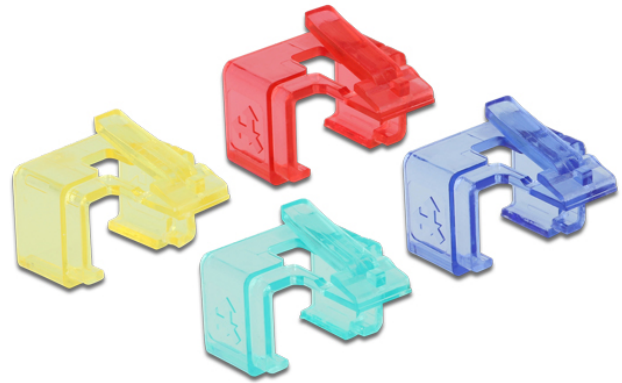

Delock RJ45 Repair Clip Set 1

Description

It is a common problem with patch cords that the latch for locking in the RJ45 socket breaks off. With this clip from Delock you can easily and quickly repair the damaged network connector. The repair clip is attached on the connector and replaces the missing latch.

Available in different colors, it can also be used for cable marking.

je 10 x

Specification

- Assorted colors (10 of each: red, blue, green, yellow)
- With perforation to fit different plugs
- Dimensions (LxWxH): ca.17.2 x 14.0 x 14.0 mm