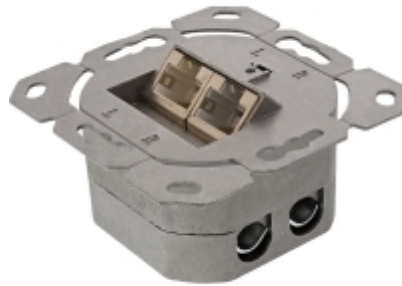

InLine® Cat.6 Wall Outlet Box surface or flush mount 2x RJ45 white horizontal

* Preise inkl. gesetzlicher MwSt. zzgl. Versandkosten

Marke: INL

Bestell-Nr.: 75602J

Cat. 6 connection box with 2x RJ45 sockets is surface- or flush-mounted, possessing two LSA connection strips with 8 clamping plates each. Connection box is completely shielded.

- Cat. 6 connection box, surface mounted
- 2x RJ45 sockets, 2x 8pin LSA clamping plates
- Cable entry opening from right/left side
- Completely shielded
- Color: signal white, RAL 9003