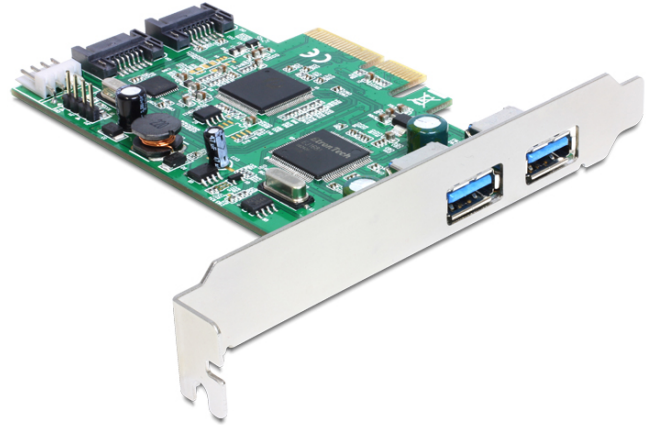

# Delock PCI Express Card > 2 x external USB 3.0 + 2 x internal SATA 6 Gb/s

## Description

This PCI Express card by Delock expands the PC by two external USB 3.0 ports as well as two internal SATA ports. Different devices such as SSDs, hard drives, DVD-drives etc. can be connected to the card.

## Specification

- Connectors:
  - external:
    - 2 x USB 3.0 Type-A female
  - internal:
    - 2 x SATA 6 Gb/s 7 pin plug
    - 1 x 4 pin power connector
    - 1 x PCI Express x4, V2.0
- Chipset: Asmedia (SATA), Etron (USB 3.0)
- Data transfer rate:
  - USB 3.0 up to 5 Gb/s
  - SATA up to 6 Gb/s
- Supports Battery Charging 1.2 and Apple Fast Charging