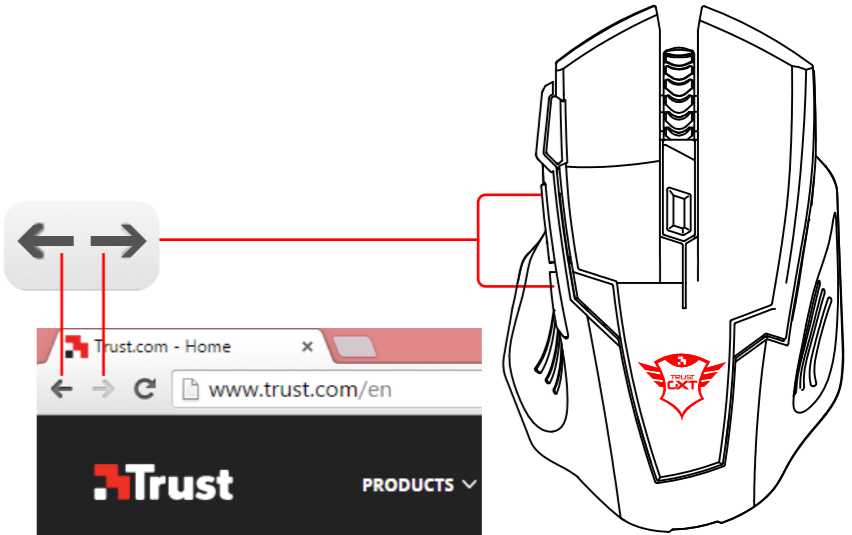

Trust

GAMING GXT III MOUSE

1

2

3

800 dpi

1200 dpi

2000 dpi