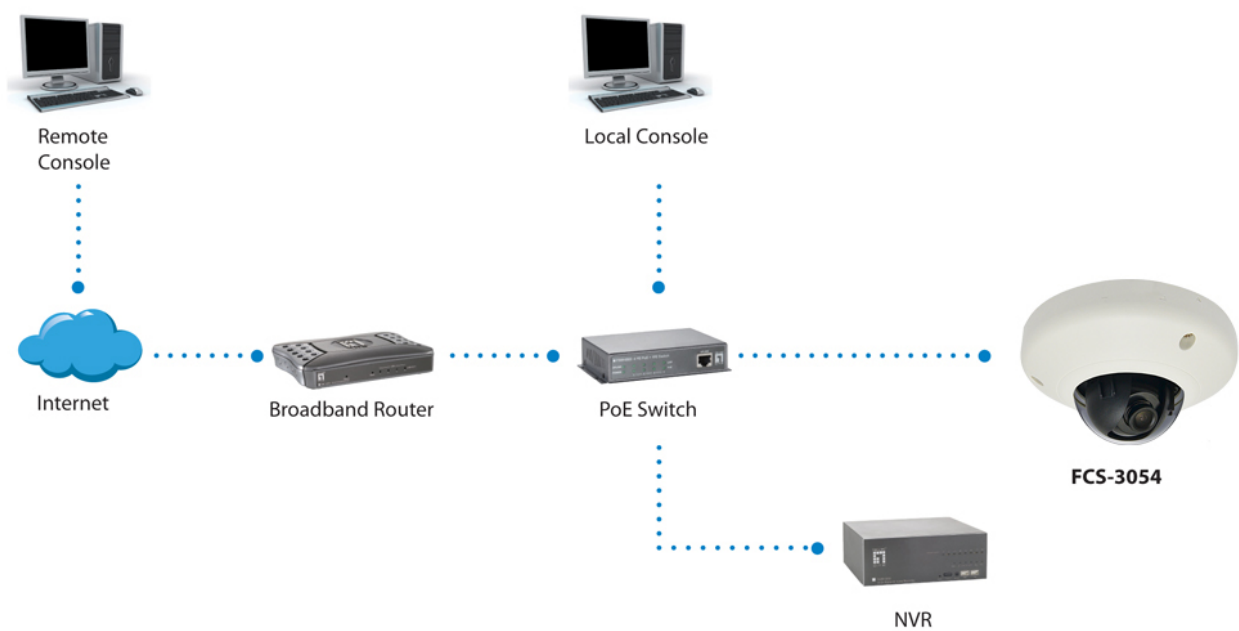

Deployment:

Wall/Ceiling Mount

Operation Systems:

Microsoft Windows 8/7/Vista/XP

Schema

Order Information

FCS-3065

Package Contents