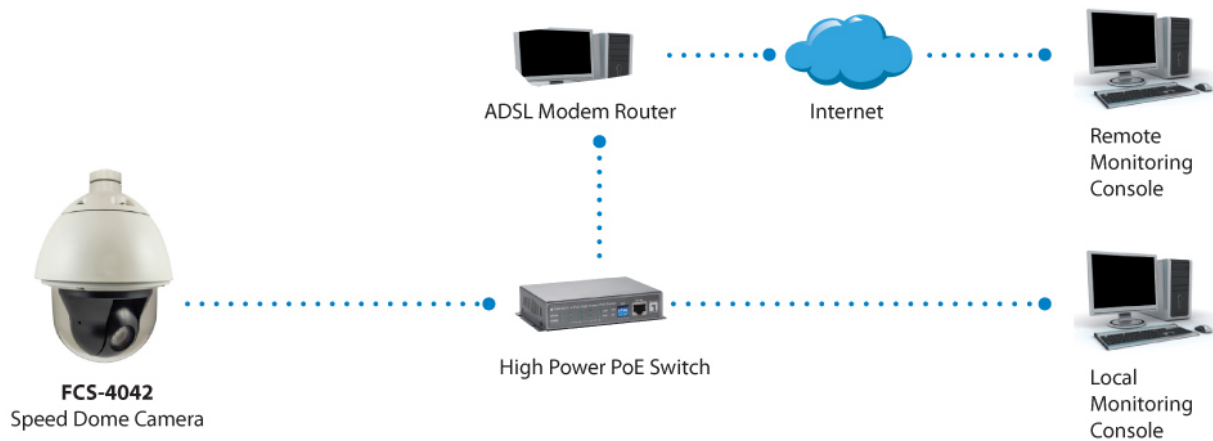

CE, RoHS, FCC, ONVIF, IP67, IK09, NEMA 4X

Deployment:

Wall Mount

Operation Systems:

Microsoft Windows 8/7/Vista/XP

Schema

Order Information

FCS-4042

Package Contents

- FCS-4042
- Power Adapter
- Power Cord
- Screw Kit
- Quick Installation Guide
- Resource CD (User Manual, QIG)

Accessoires

CAS-2101

Mount Kit for all Dome Cameras

CAS-2102

Straight tube without bracket for pendant mounting