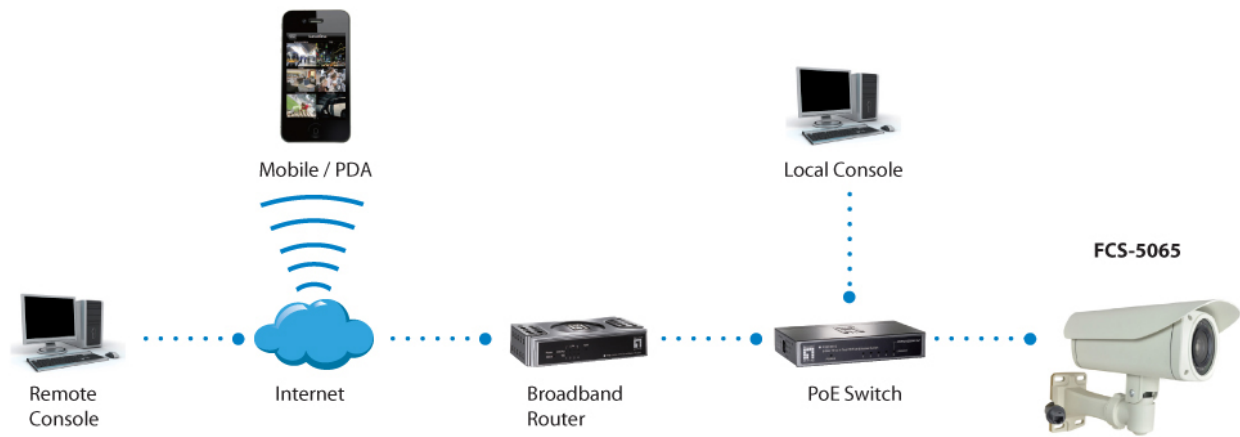

2390 g

Enclosure:

Weather proof IP67-rated housing

Vandal proof IK10-rated

Others**Approval and Compliance:**

CE, RoHS, FCC, ONVIF, IP67, IK10, NEMA 4X

Deployment:

Wall Mount

Operation Systems:

Microsoft Windows 8/7/Vista/XP

Schema

Order Information

FCS-5065

Package Contents

FCS-5065
Bracket
Mounting Kit
Screw Kit
Quick Installation Guide
Resource CD (User Manual, Utility, QIG)

Accessoires