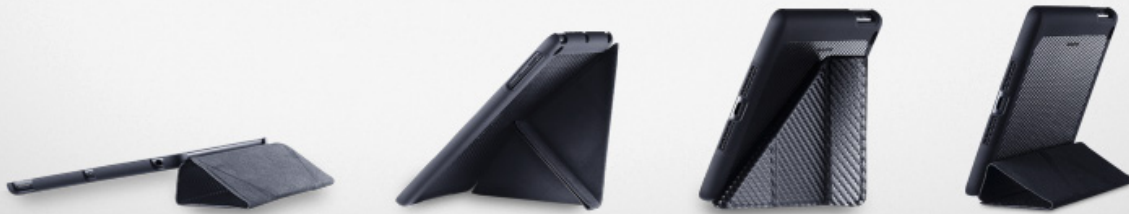

# YEN FOLIO

Carbon Texture Leather Stand with Multi-Viewing Angles for iPad mini

## What is YEN?

The YEN is the official currency of Japan. The YEN FOLIO uses a unique YEN design that doubles as a stand. Now you can read, type and view your iPad mini in horizontal and portrait mode in total comfort. The carbon texture leather exterior is lightweight, strong, and luxurious. Your iPad mini is safe from drops and scratches without adding bulk to the already perfect size.

### Features

- Impeccable style of carbon texture with rubber coating frame
- Serves as both a smart cover and back case protection
- 4 viewing angles: 70° / 65° for Cinema, 45° for reading, 10° for typing
- Magnetic smart cover: Close cover to put iPad mini in sleep mode. Open to instantly wake up the device
- Microfiber inner lining protects your iPad mini from scratches
- Protective Hard-Shell case protects your iPad mini from dust, drops, and spills
- Available in five colors: Midnight Black, Charcoal Grey, Golden Bronze, Sky Blue and Silver White

### Specifications

Model	C-IPMF-CTYF-KK / C-IPMF-CTYF-BB C-IPMF-CTYF-SS / C-IPMF-CTYF-ZZ C-IPMF-CTYF-DD
Color	Midnight Black, Sky Blue, Silver White , Golden Bronze, Charcoal Gray
Materials	Polycarbonate, Microfiber, Polyurethane
Dimensions	203 x 139 x 12 mm (7.99 x 5.47 x 0.47 in)
Compatibility	iPad mini