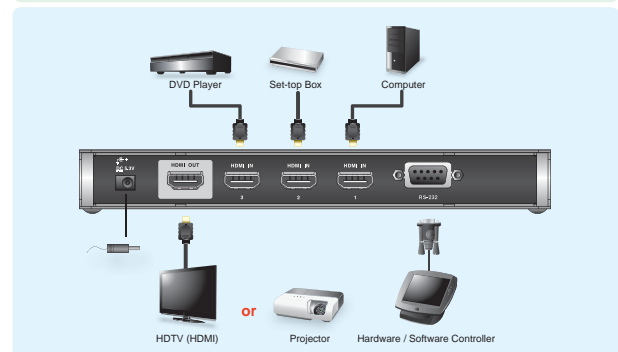

VS481A

4-Port HDMI Switch

Expand Your Home Theater System!

The VS481A 4-Port HDMI Switch allows you to quickly and easily connect 4 HDMI input sources to your HDMI display device. The VS481A allows convenient switching between digital devices such as DVD players, satellite receivers and digital camcorders. You can select the desired input source via a remote control unit or pushbuttons located on the front of the switch.

Maintains High-Definition Resolution up to 1080p!

Includes Remote Control

Setup

Features

- Allows up to four HDMI A/V sources to be connected to one HDMI display
- Toggle between A/V sources using remote control or front panel pushbuttons
- Supports high-resolution video – HDTV resolutions of 480p, 720p, 1080i, 1080p (1920x1080); VGA, SVGA, SXGA, UXGA (1600x1200) and WUXGA (1920x1200)
- Supports 12-bit Deep Color for HDMI formats
- Supports Dolby True HD and DTS HD Master Audio
- Up to 60 Hz refresh rate
- Long distance transmission – up to 20 m (24 AWG) and 15 m (28 AWG)
- Built-in bi-directional RS-232 serial remote port for high-end system control
- Plug-and-play – no software installation required
- DDC Compatible
- HDMI 1.3b compliant
- HDCP 1.1 compliant
- Supports HDMI Type A 19-pin female connector
- Signaling rates up to 2.25 Gbits in support of 1080p display
- All-metal casing
- LED indication of video source devices
- Easy and affordable way to add four HDMI inputs to your home theater system