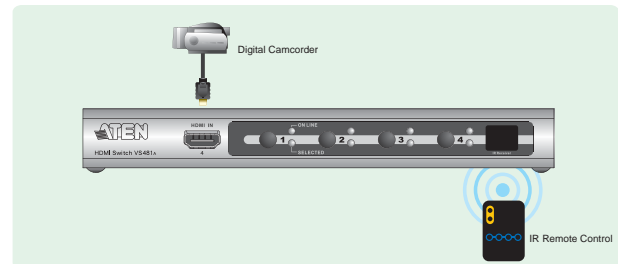

VS481A

4-Port HDMI Switch

Expand Your Home Theater System!

The VS481A 4-Port HDMI Switch allows you to quickly and easily connect 4 HDMI input sources to your HDMI display device. The VS481A allows convenient switching between digital devices such as DVD players, satellite receivers and digital camcorders. You can select the desired input source via a remote control unit or pushbuttons located on the front of the switch.

Maintains High-Definition Resolution up to 1080p!

Includes Remote Control

Setup

Features

- Allows up to four HDMI A/V sources to be connected to one HDMI display
- Toggle between A/V sources using remote control or front panel pushbuttons
- Supports high-resolution video – HDTV resolutions of 480p, 720p, 1080i, 1080p (1920x1080); VGA, SVGA, SXGA, UXGA (1600x1200) and WUXGA (1920x1200)
- Supports 12-bit Deep Color for HDMI formats
- Supports Dolby True HD and DTS HD Master Audio
- Up to 60 Hz refresh rate
- Long distance transmission – up to 20 m (24 AWG) and 15 m (28 AWG)
- Built-in bi-directional RS-232 serial remote port for high-end system control
- Plug-and-play – no software installation required
- DDC Compatible
- HDMI 1.3b compliant
- HDCP 1.1 compliant
- Supports HDMI Type A 19-pin female connector
- Signaling rates up to 2.25 Gbits in support of 1080p display
- All-metal casing
- LED indication of video source devices
- Easy and affordable way to add four HDMI inputs to your home theater system