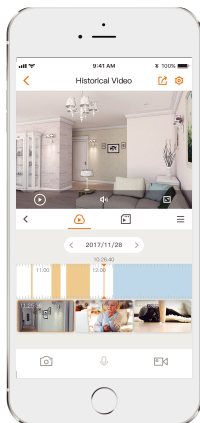

Full  Color

Cruiser 4MP

Model: IPC-S42FP/IPC-S42FN

4MP H.265 Cruiser Wi-Fi Camera

Cruiser 4MP delivers 4MP live monitoring with a choice of 3.6mm/6mm lens option, With 4MP QHD live monitoring and 0~355° pan & 0~90° tilt features, Cruiser ensures every corner of your home completely covered. It supports four night vision modes for clear-as day clarity even in pitch dark. With IP66 certified, the camera can be used outdoors under different weather conditions. With built-in spotlight and 110dB security siren, Cruiser actively keeps unwelcome visitors away from what you care about.

Scare away unwelcome visitors with built-in spotlight and 110dB security siren

IP66

Weatherproof from dust and water

Two-way Talk

Real-time communicate with people at the camera

Diversified Storage

Supports NVR, Cloud Storage or Micro SD card (up to 256GB)

Alarm Notification

Sends instant motion-activated alerts to your mobile phone

Wi-Fi Connection

IEEE802.11b/g/n(2.4GHz)

Smart Tracking

Automatically tracks moving objects

Stay close with what you care

With Cloud service, you will have access to what you care as long as Internet is available. You can record daily or motion videos on Cloud and playback anytime anywhere.

Specifications

Camera

1/2.7" 4 Megapixel Progressive CMOS
 4MP(2560x 1440)
 Night Vision: 30m(98ft) Distance
 3.6mm/6mm Fixed Lens
 Field of View: 3.6mm: 88° (H), 44° (V), 105° (D)
 6mm: 54° (H), 29° (V), 63° (D)
 355° Pan & 0~90° Tilt