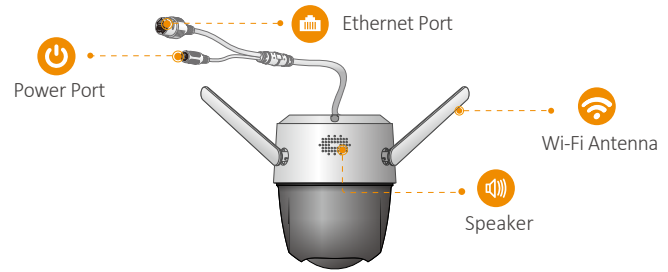

Scare away unwelcome visitors with built-in spotlight and 110dB security siren

IP66

Weatherproof from dust and water

Two-way Talk

Real-time communicate with people at the camera

Diversified Storage

Supports NVR, Cloud Storage or Micro SD card (up to 256GB)

Alarm Notification

Sends instant motion-activated alerts to your mobile phone

Wi-Fi Connection

IEEE802.11b/g/n(2.4GHz)

Smart Tracking

Automatically tracks moving objects

Stay close with what you care

With Cloud service, you will have access to what you care as long as Internet is available. You can record daily or motion videos on Cloud and playback anytime anywhere.