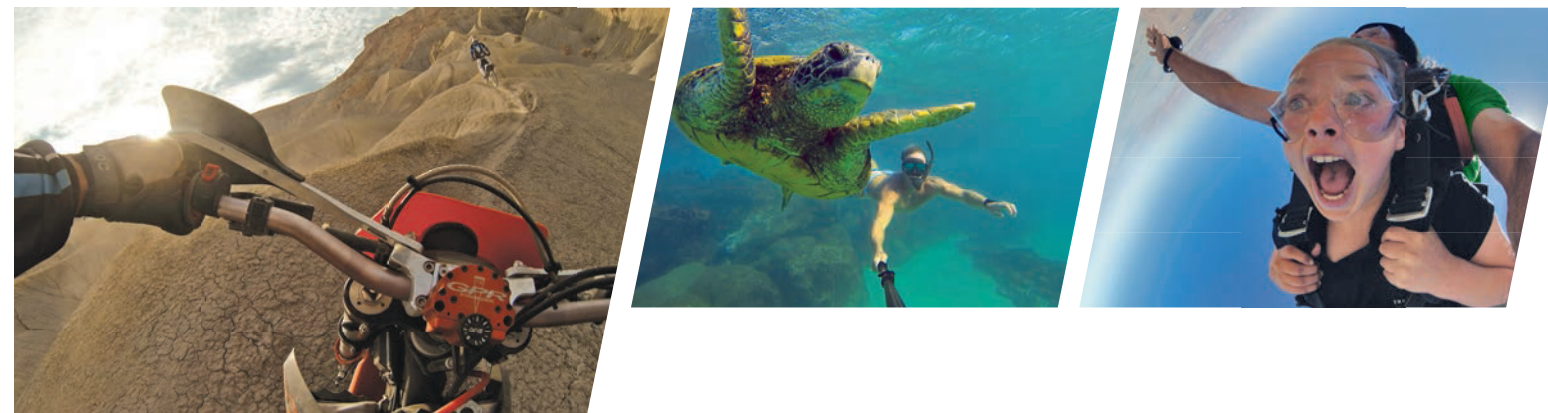

HERO3+ SILVER EDITION / WHAT'S INCLUDED

1. HERO3+ Silver Edition Camera	5. 1 Curved + 1 Flat Adhesive Mount
2. 131' / 40m Waterproof Housing	6. 3-Way Pivot Arm
3. Quick Release Buckle	7. USB Cable
4. Vertical Quick Release Buckle	8. Higher Capacity Li-ion Battery