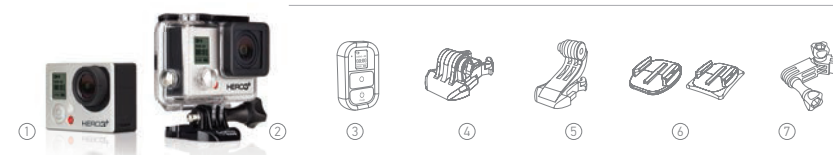

HERO3+ BLACK EDITION / WHAT'S INCLUDED

1. HERO3+ Black Edition Camera
2. 131' / 40m Waterproof Housing
3. Wi-Fi Remote
4. Quick Release Buckle
5. Vertical Quick Release Buckle
6. 1 Curved + 1 Flat Adhesive Mount
- 3-Way Pivot Arm
8. USB Cable
9. Higher Capacity Li-ion Battery

Also Available:
HERO3+ Black Edition / Surf — comes with 1 Surfboard Mount + Camera Tethers. Adhesive Mounts are not included.