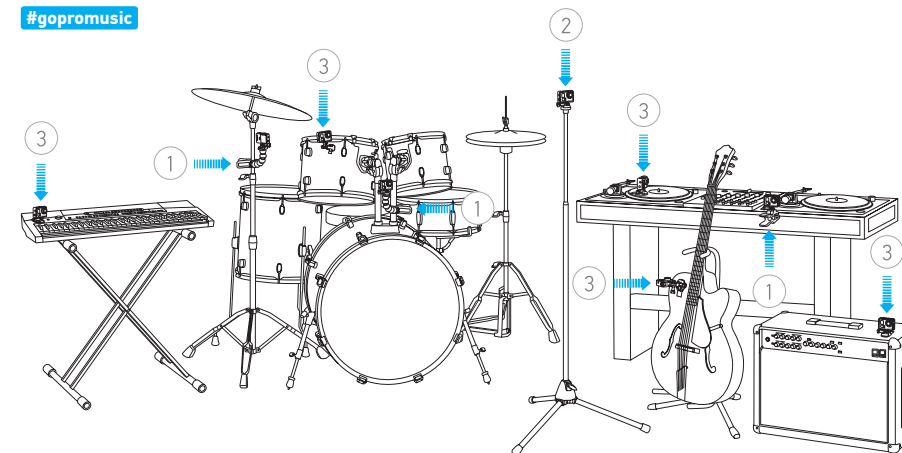

Mounts made for music.

Specially designed mounts allow you to attach the camera to instruments, turntables, mic stands and other stage equipment to capture unique, immersive footage that allows friends and fans to experience your music like never before.

#gopromusic