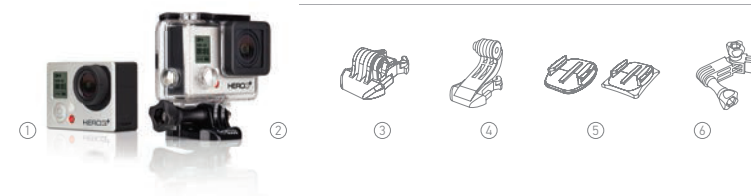

HERO3+ SILVER EDITION / WHAT'S INCLUDED

1. HERO3+ Silver Edition Camera	5. 1 Curved + 1 Flat Adhesive Mount
2. 131' / 40m Waterproof Housing	6. 3-Way Pivot Arm
3. Quick Release Buckle	7. USB Cable
4. Vertical Quick Release Buckle	8. Higher Capacity Li-ion Battery