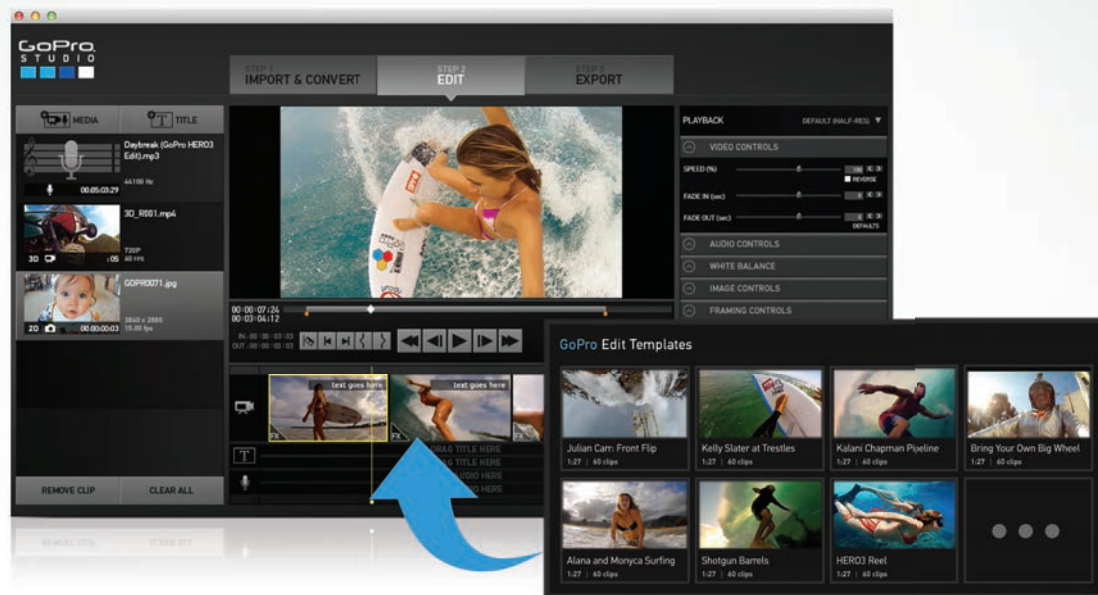

GoPro edits made easy.

GoPro Studio software makes it easier than ever to create professional-quality videos with your GoPro content. We've taken our most popular GoPro videos and turned them into GoPro Edit Templates that help fast-track you to an incredible edit. The music, edit points, slow motion effects and more have been dialed—all you have to do is replace our video clips with yours. Or if you want to create your edits from scratch, you can do that too. Trim and mix clips. Adjust video playback speed for fast or slow motion. Add titles, music, audio tracks and more. It's never been easier to make epic GoPro-style videos to share with your friends.

GoPro Studio is available for Windows® and Mac® via free download at gopro.com.

GoPro Studio (FREE download available on gopro.com)

Key Features

- **NEW** GoPro Edit Templates make it easy to create GoPro-style videos
- **NEW** Trim, edit and mix video clips
- **NEW** Add titles, music, audio tracks and more
- **NEW** Fisheye adjustment control
- **NEW** Adjust video playback speed for fast or slow motion
- **NEW** Export video still frames at full resolution
- Create videos from time-lapse photo sequences
- Edit immersive 3D videos (requires 3D HERO System, sold separately)
- Supports GoPro, Canon®, Nikon® and other constant frame rate H.264 mp4 and .mov formats

GoPro Studio Premium

For professional content creators looking for a creative edge in post-production.

Offers all GoPro Studio features, plus:

- Vastly expanded controls for 3D, color and framing
- Full support for 3D cameras from Sony, Panasonic and Fuji
- Support for a wide range of consumer and professional input formats: H264, MPEG-2, P2, AVC-Intra, MVC, MJPEG and more
- Support for resolutions up to 4K and beyond
- Tools for creating GoPro files from R3D and image sequence (DPX and TIFF) sources
- Unrestricted access to the GoPro CineForm codec including, 4:4:4:(4) and RAW encoding

GoPro Studio Professional

For professionals creating stereoscopic content with multi-camera rigs.

Offers all GoPro Studio Premium features, plus:

- Independent control over both eyes for stereoscopic 3D including convergence, color and framing
- Additional stereoscopic correction tools such as floating windows, keystone and more