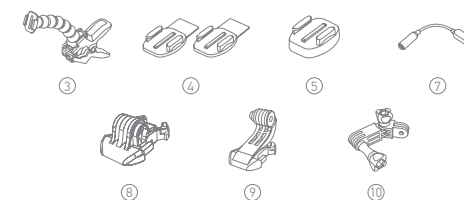

HERO3+ BLACK EDITION/MUSIC / WHAT'S INCLUDED

1. HERO3+ Black Edition Camera	7. 3.5mm Mic Adapter
2. The Frame	8. Quick Release Buckle
3. Jaws: Flex Clamp	9. Vertical Quick Release Buckle
4. 2 Removable Instrument Mounts	10. 3-Way Pivot Arm
5. Mic Stand Mount	11. Higher Capacity Li-ion Battery
6. Protective Lens (Shown in Figure 2)	12. USB Cable