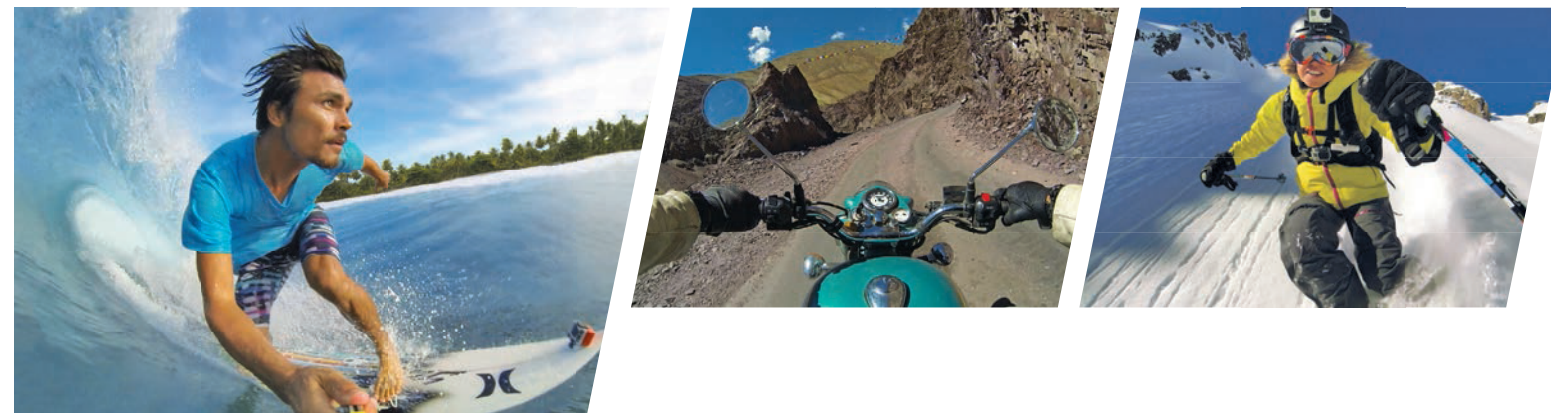

HERO3+ BLACK EDITION / WHAT'S INCLUDED

1. HERO3+ Black Edition Camera
2. 131' / 40m Waterproof Housing
3. Wi-Fi Remote
4. Quick Release Buckle
5. Vertical Quick Release Buckle
6. 1 Curved + 1 Flat Adhesive Mount
- 3-Way Pivot Arm
8. USB Cable
9. Higher Capacity Li-ion Battery

Also Available:
HERO3+ Black Edition / Surf — comes with 1 Surfboard Mount + Camera Tethers. Adhesive Mounts are not included.