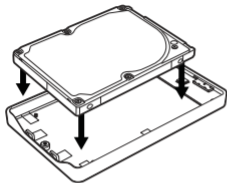

DIY Enclosure Kit

Installation Manual

1. Place the HDD in the base of the enclosure

2. Stick foam pads to HDD
(optional - for drives with a height of 7mm)

3. Click the top half of the enclosure on to the base