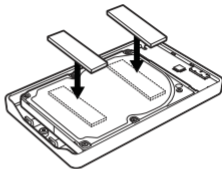

DIY Enclosure Kit

Installation Manual

1. Place the HDD in the base of the enclosure

2. Stick foam pads to HDD
(optional - for drives with a height of 7mm)

3. Click the top half of the enclosure on to the base