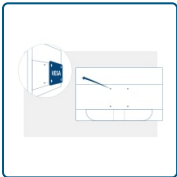

Vesa Mount

AOC's Ergo Base-standaarden geven in één pakket veelzijdigheid, robuustheid en gebruiksgemak. Maar wilt u toch wandmontage gebruiken of een installatie met meerdere monitors aan de wand plaatsen? VESA-montage materiaal biedt u de allergrootste flexibiliteit. Ondersteboven, draaien om de as, boven elkaar, bevestig uw monitor waar u maar montagemateriaal en standaards van externe leveranciers wilt gebruiken, het is mogelijk met de optie van VESA-montage.