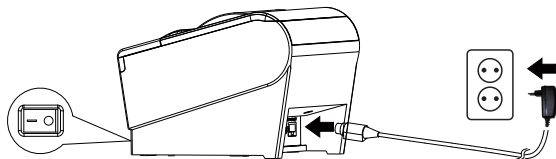

Quick Installation Guide

351001

USB

Ethernet

Router

RJ11

Cash drawer

EN Installing the driver from CD or from the link below.