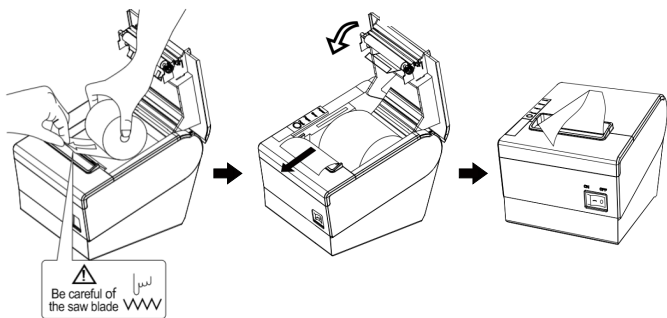

Quick Installation Guide

351001

USB

Ethernet

Router

RJ11

Cash drawer

EN Installing the driver from CD or from the link below.