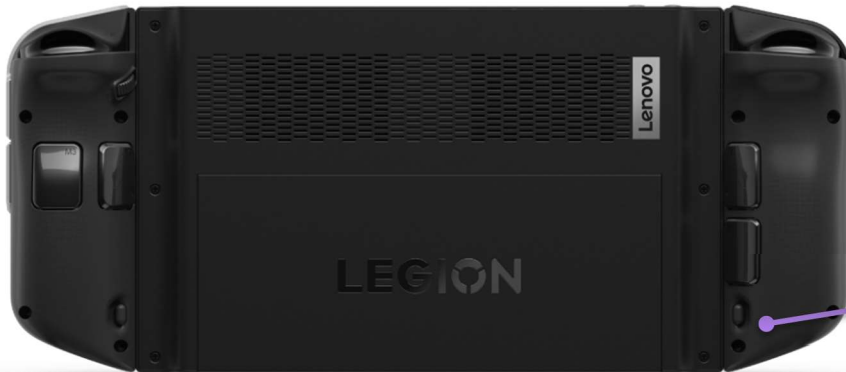

- Powerful AMD Ryzen Z1 Extreme
- Fast LPDDR5X-7500 Memory
- User Upgradeable SSD
- Up to 30W TDP

For cooling, the Legion Go utilizes an efficient fan that draws cool air through the back of the generously perforated galvanized steel backing and out through the top vents. In its [highest performance settings](#), it’s able to support up to 30-Watts of TDP.

Vibrant QHD+ Display

The Legion Go challenges the notion that a portable gaming PC is limited to small screens and low resolutions. It houses a beautiful 8.8-inch QHD+ touchscreen display that produces 500-nits of brightness and 97% DCI-P3 color gamut. To further improve the visual experience, the display refreshes at a smooth 144Hz. This gives gamers a lot of latitude in terms of tailoring their visual experiences. When desired, adjustments to brightness, resolution, and refresh rate are easily changed via [Legion Space](#).

Innovative Controller

The Legion Go offers a standard [gaming controller layout](#), but it's far from your standard controller. Firstly, it incorporates hall effect joysticks that use sensors to detect positioning through a small magnetic field. Hall effect joysticks are frictionless and do not experience wear and tear from contact like common potentiometer joysticks. This also virtually eliminates stick drift and dead zones that are found in typical joysticks.

- How to Detach Controllers**
- Step 1:** Press and hold release button
- Step 2:** Slide controller down and away

FPS Mode

The Legion Go takes the detachable controller function one step further by offering a one-of-a-kind FPS Mode. In this mode, the detached right controller turns into an ergonomic mouse that enhances gameplay. This mode is perfect for first person shooters or other games designed to be played via mouse or cursor control.