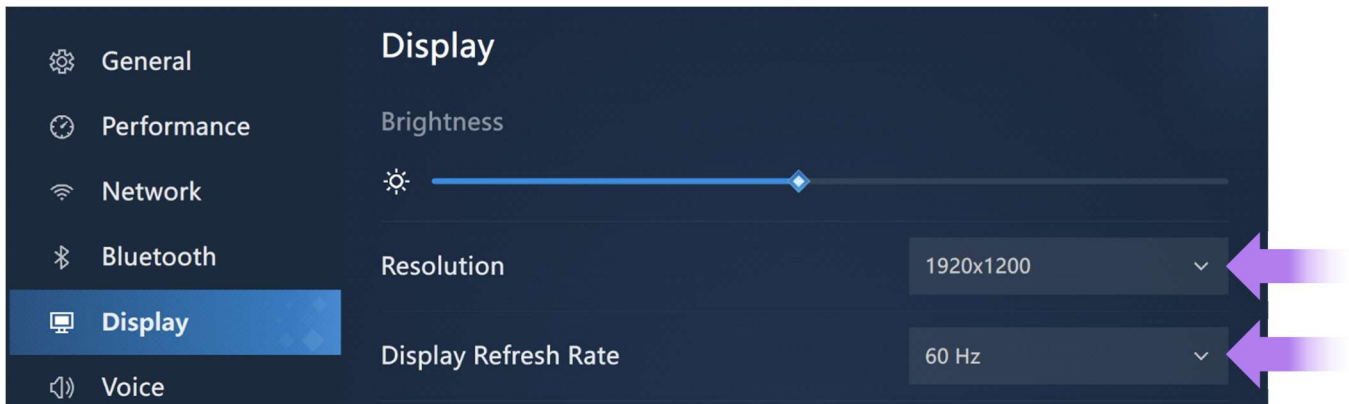

Thermal Modes

The Legion Go offers several preset Thermal modes. They can be changed within the Legion Space app or by using the [button combination](#) of **Legion L + Y**

Thermal Mode	Recommended Conditions
20W (Performance mode)	Your console is plugged into an electrical outlet. You want the best performance, and You don't care if the fan makes a little noise.
15W (Balanced mode)	Your console is operating on battery power You plan to frequently switch between different tasks over a period of time
8W (Quiet mode)	You want to save battery power You want the console to be as quiet as possible
5-30W (Custom mode)	You want to customize the Thermal Design Power based on your usage scenario

Recommended Settings

To achieve the **best performance**, we suggest changing both the Thermal & Power Modes to “Performance” (as shown in Legion Space app below). On more demanding AAA titles, lowering the display resolution and refresh rate can also help improve performance dramatically.