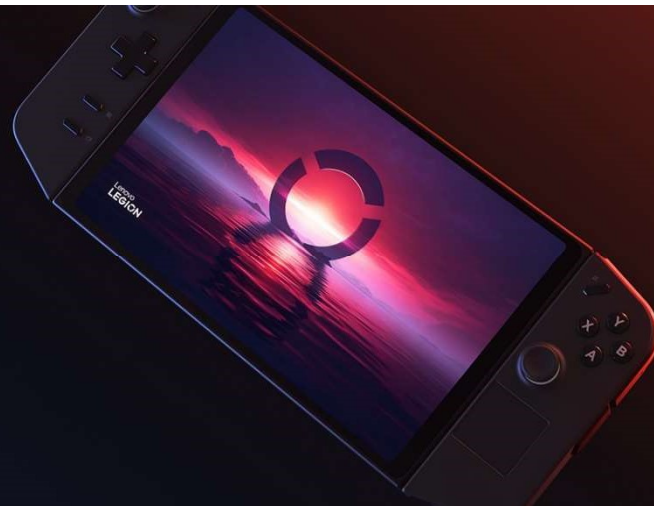

Lenovo™

Lenovo Legion Go Reviewer's Guide

Lenovo Legion Go

The Lenovo Legion Go joins a new generation of handheld devices that convincingly deliver on the dream of playing AAA titles on a portable Windows 11 gaming PC. It's equipped with AMD's newest Ryzen Z1 Extreme processor and AMD RDNA 3 graphics and delivers an exceptional power-to-size ratio. A large 8.8-inch QHD+ display immerses gamers in crystal-clear graphics and smooth refresh rates. Hall effect joysticks provide maximum durability and responsiveness. For longer gaming sessions, the Legion Go offers a kick stand and two USB 4.0 ports to expand docking capabilities. The most distinctive feature is the detachable controllers. When detached, it enables a one-of-a-kind FPS mode. Finally, the all-new Legion Space software launcher allows gamers to quickly access various gaming platforms, buy and launch games, adjust settings, and more.

Summary of Features

- Gaming-focused AMD Ryzen Z1 Extreme processor and RDNA 3 graphics
- Crystal Clear 8.8" QHD+ IPS display with multi-touch and 144Hz refresh rate
- Hall effect joysticks offer unmatched durability and precision
- Detachable controllers with FPS Mode
- Legion Space offers a user-friendly dashboard for all things gaming-related

AMD Ryzen Z1 Extreme

AMD’s Ryzen Z1 series processor is purpose-built for the handheld PC gaming market. It delivers on the dream of playing the top gaming titles on a portable device while efficiently managing thermals, graphics quality, and battery life. The Ryzen Z1 Extreme processor leverages AMD’s “Zen 4” technologies and RDNA 3 graphics. Among the many advances, it employs better AI technologies to boost performance and the latest in ray tracing accelerators.