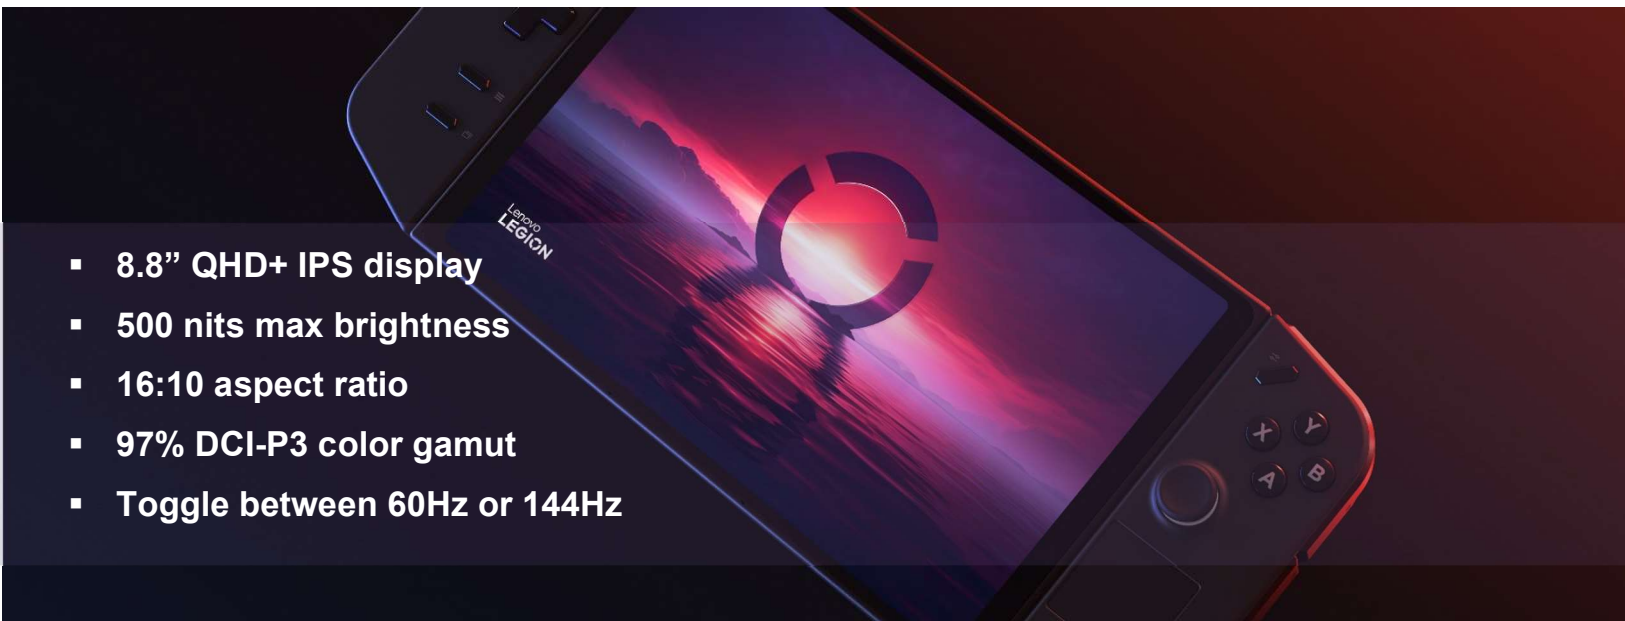

AMD Ryzen Z1 Extreme

AMD’s Ryzen Z1 series processor is purpose-built for the handheld PC gaming market. It delivers on the dream of playing the top gaming titles on a portable device while efficiently managing thermals, graphics quality, and battery life. The Ryzen Z1 Extreme processor leverages AMD’s “Zen 4” technologies and RDNA 3 graphics. Among the many advances, it employs better AI technologies to boost performance and the latest in ray tracing accelerators.

Read More: <https://www.amd.com/en/processors/ryzen-z1>

The Legion Go also offers 16GB LPDDR5X memory clocked at 7500MHz. This memory offers more efficiency and higher data rate than standard LPDDR5. The SSD storage is a standard M.2 2242 TLC drive that’s user upgradeable.

- Powerful AMD Ryzen Z1 Extreme
- Fast LPDDR5X-7500 Memory
- User Upgradeable SSD
- Up to 30W TDP

For cooling, the Legion Go utilizes an efficient fan that draws cool air through the back of the generously perforated galvanized steel backing and out through the top vents. In its [highest performance settings](#), it’s able to support up to 30-Watts of TDP.

Vibrant QHD+ Display

The Legion Go challenges the notion that a portable gaming PC is limited to small screens and low resolutions. It houses a beautiful 8.8-inch QHD+ touchscreen display that produces 500-nits of brightness and 97% DCI-P3 color gamut. To further improve the visual experience, the display refreshes at a smooth 144Hz. This gives gamers a lot of latitude in terms of tailoring their visual experiences. When desired, adjustments to brightness, resolution, and refresh rate are easily changed via [Legion Space](#).