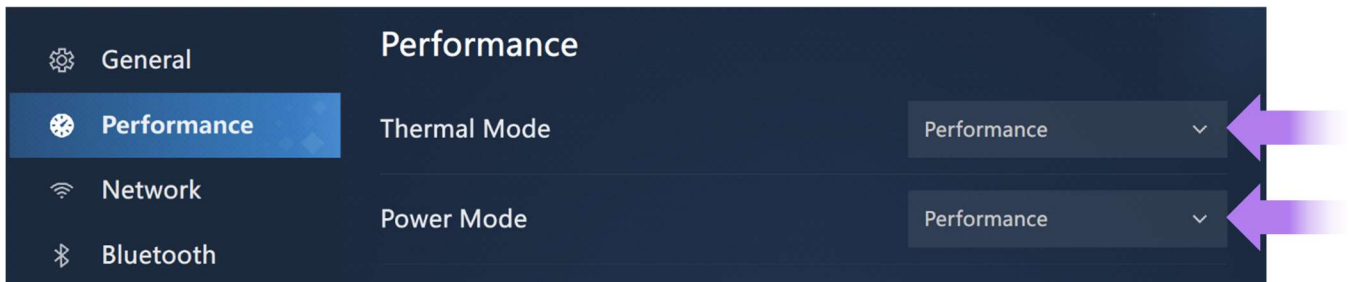

Thermal Modes

The Legion Go offers several preset Thermal modes. They can be changed within the Legion Space app or by using the [button combination](#) of **Legion L + Y**

Thermal Mode	Recommended Conditions
20W (Performance mode)	Your console is plugged into an electrical outlet. You want the best performance, and You don't care if the fan makes a little noise.
15W (Balanced mode)	Your console is operating on battery power You plan to frequently switch between different tasks over a period of time
8W (Quiet mode)	You want to save battery power You want the console to be as quiet as possible
5-30W (Custom mode)	You want to customize the Thermal Design Power based on your usage scenario

Recommended Settings

To achieve the **best performance**, we suggest changing both the Thermal & Power Modes to “Performance” (as shown in Legion Space app below). On more demanding AAA titles, lowering the display resolution and refresh rate can also help improve performance dramatically.