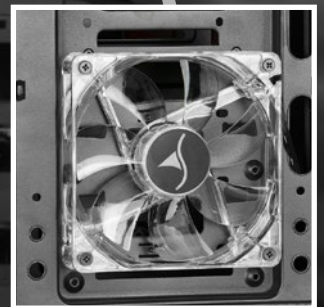

The image shows a Sharkoon VG4-W ATX PC case, a vertical tower case with a black and grey design. It features a large front grille with blue LED lighting, a front panel with various ports (USB, audio, power), and a side panel with a blue LED light. The case is shown against a dark, cracked background.

Quick fasteners

Bottom dust filter

Cable management system

Easy SSD and HDD mounting

120 mm LED front fan

VG4-W

ATX PC CASE

Extremely efficient Airflow System: