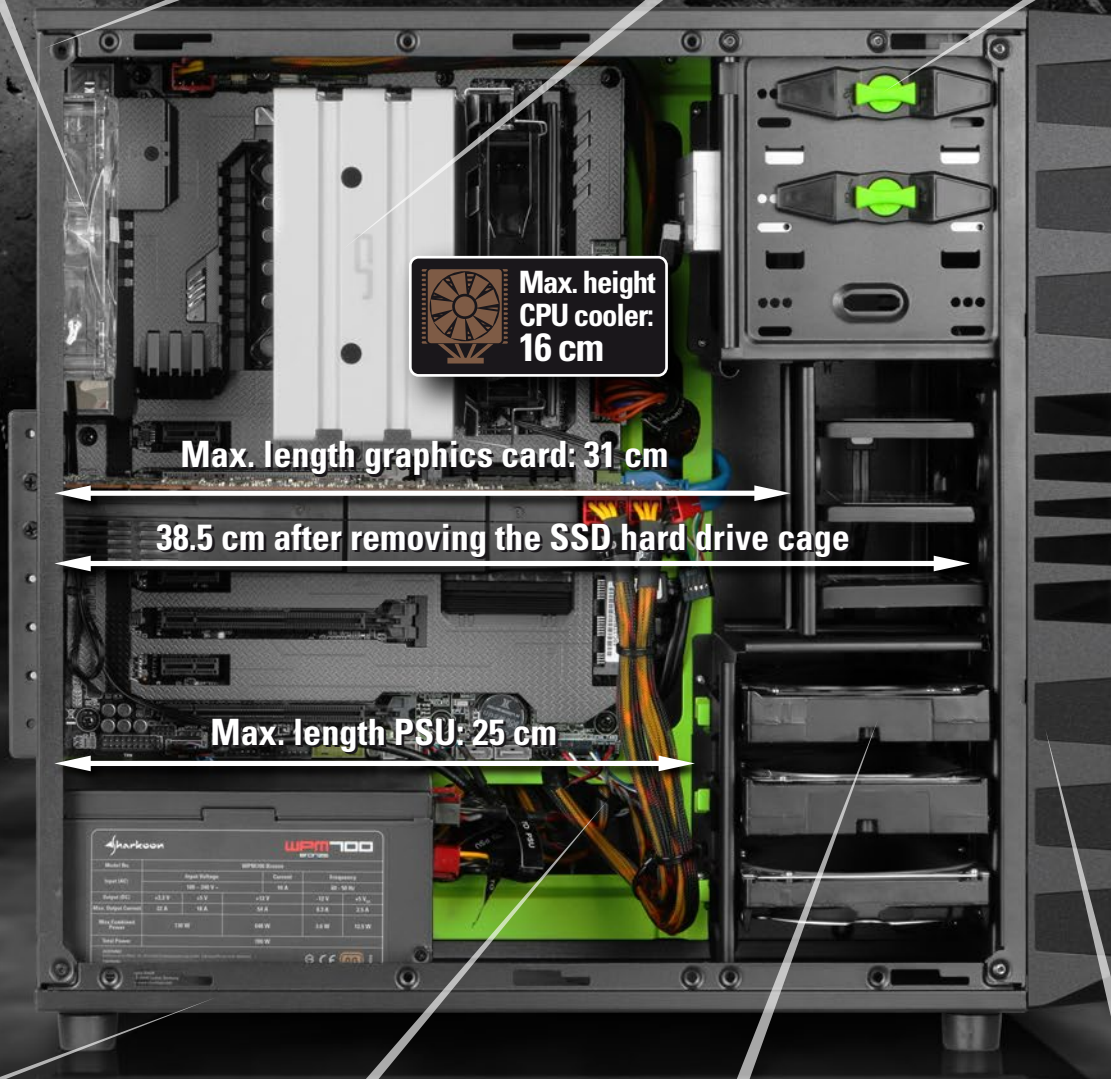

The image shows a Sharkoon VG4-W ATX PC case, a vertical tower case with a black and grey design. It features a large front grille with blue LED lighting, a front panel with various ports (USB, audio, power), and a side panel with a blue LED light. The case is shown against a dark, cracked background.

VG4-W

Black case with black color setup
(blue LED fan, black mainboard mount
and blue quick fasteners)

TOP FEATURES

120 mm LED fan in rear panel

2 openings for water cooling

Installation opening for CPU coolers

Quick fasteners

Bottom dust filter

Cable management system

Easy SSD and HDD mounting

120 mm LED front fan

VG4-W

ATX PC CASE

Extremely efficient Airflow System: