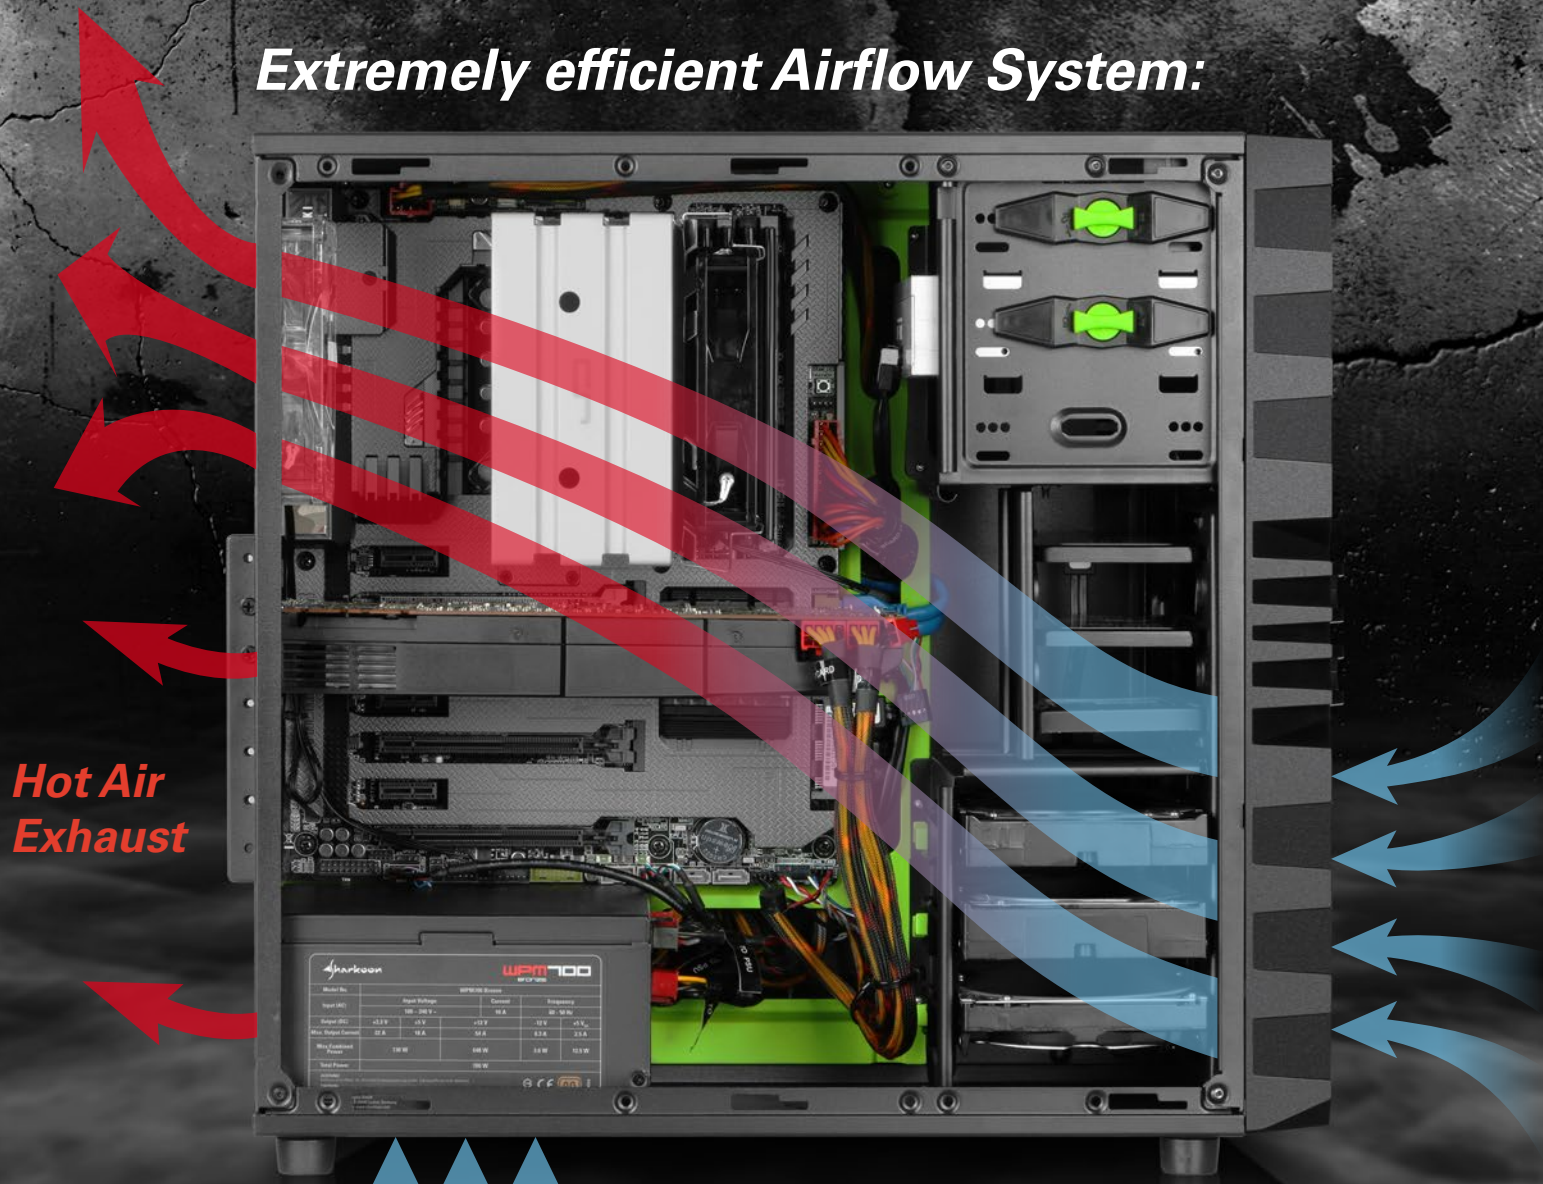

Quick fasteners

Bottom dust filter

Cable management system

Easy SSD and HDD mounting

120 mm LED front fan

VG4-W

ATX PC CASE

Extremely efficient Airflow System: