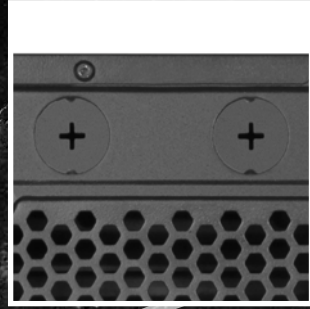

VG4-W

Black case with black color setup
(blue LED fan, black mainboard mount
and blue quick fasteners)

TOP FEATURES

120 mm LED fan in rear panel

2 openings for water cooling

Installation opening for CPU coolers