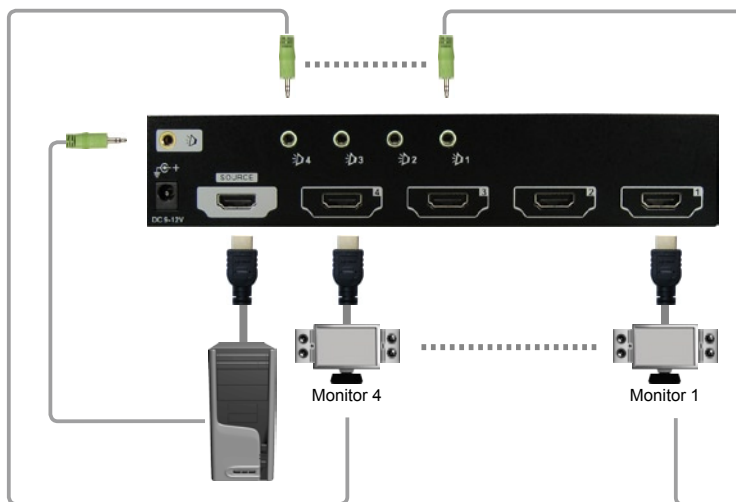

VSMA-102 / VSMA-104 / VSMA-108

2 / 4 / 8-Port HDMI Splitter w/ Audio

► Specifications

| | | VSMA-102 | VSMA-104 | VSMA-108 |
|---------------------------|----------------|--|-----------------|-----------------|
| Number of VGA Output | | 2 | 4 | 8 |
| LED Indicators | Power Video OK | Dual Color x 1 | Dual Color x 1 | Dual Color x 1 |
| | Video Output | 2 | 4 | 8 |
| Max. Video Resolution | | Full HD 1080p (1920 x 1080), WUXGA (1920 x 1200) | | |
| Connectors | Input | HDMI Female x 1 Audio jack x 1 set | | |
| | Output | HDMI Female x 2 | HDMI Female x 4 | HDMI Female x 8 |
| | | Audio jack x 2 / 4 / 8 sets | | |
| Rack Mountable | | N/A | Yes | Yes |
| Enclosure | | Metal | | |
| Power Consumption (Max.) | | 2.8W | 4.1W | 10.2W |
| Dimensions H x W x D (mm) | | 44 x 180 x 85 | 44 x 220 x 135 | 44 x 438 x 180 |

► Features

- Easy and affordable way to duplicate one video input to multiple HDMI outputs.
- Automatic power-save when signal input is lost.
- Cascaded operation for increased signal outputs.
- Crisp clear video images
- Support EDID, HDCP, and is Blu-ray ready for high definition display
- Support DVI / HDMI display resolutions of up to UXGA (1600 x 1200), WUXGA (1920 x 1200), Full HD 1080p (1920 x 1080)
- Rack mountable (compatible for 4 / 8-Port only)
- Support audio function for HDMI / Audio over DVI source devices
- LED indicators for signal activity monitoring
- Accurate and reliable reproduction of digital video signals without attenuation and distortion
- Compatible with most of the popular screen resolution to XGA, SXGA, UXGA, WSXGA ...Full HD, WUXGA system
- Install in seconds

► Connection Pattern

Converter (Option):
DVI-to-HDMI HDMI-to-DVI