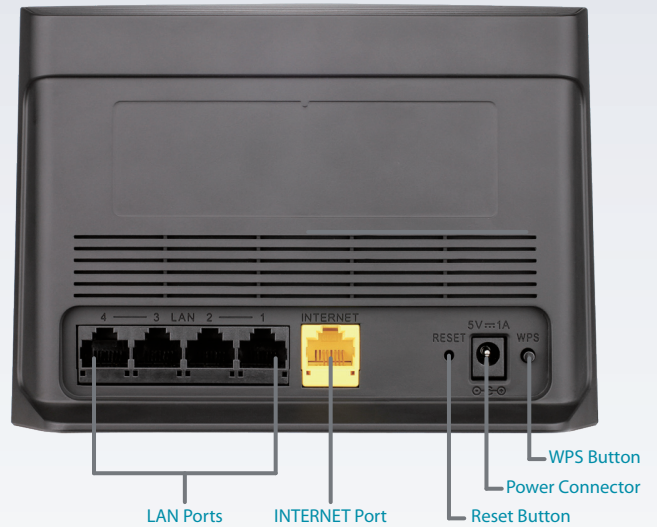

Modern, Artistic Design

The unique design of the Wireless N 150 Easy Router means that you don't need to hide another piece of tech clutter in your home. With all ports and connectors discreetly hidden on the back of the device, you can proudly display your GO-RT-N150 as a seamless part of any modern home.

Technical Specifications

General

Device Interfaces	• Wireless N 150 • Four 10/100 LAN ports	• 10/100 INTERNET port
Antenna	• Internal antenna	
Standards	• IEEE 802.11g/b, compatible with 802.11n devices • IEEE 802.3	• IEEE 802.3u • IEEE 802.3x
LEDs	• Power LED	• Internet LED
Minimum System Requirements	• Windows 7/Vista/XP SP3 or Mac OS X 10.4 or higher² • Microsoft Internet Explorer 6 or higher, Firefox 1.5 or higher, or other Java-enabled browser	• Network Interface Card • Cable or DSL Modem • Subscription with an Internet Service Provider

Functionality

Security	• WPA & WPA2 (Wi-Fi Protected Access)	• Wi-Fi Protected Setup (WPS) - PIN/PBC
Advanced Features	• Web Setup Wizard • UPnP support	• Dual Active Firewall • Network Address Translation (NAT) • Stateful Packet Inspection (SPI)

Physical

Dimensions	• 54 x 158 x 113 mm (2.1 x 6.2 x 4.4 inches)	
Weight	• 162.4 grams (0.36 lbs)	
Temperature	• 0 to 40 °C (32 to 104 °F)	
Humidity	• 10% to 90% non-condensing	
Certifications	• CE Class B • RoHS • EuP • WEEE	• Wi-Fi • Wi-Fi Protected Setup (WPS) • Wi-Fi Multimedia (WMM) • Compatible with Windows 7