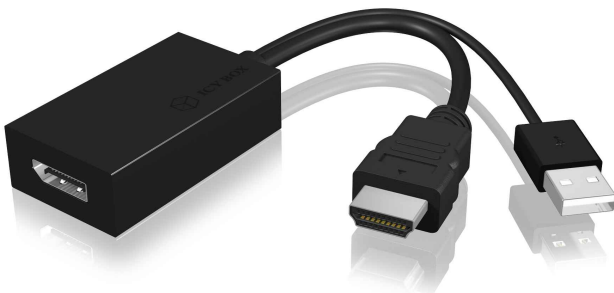

## ICY BOX IB-AC526 High Speed HDMI® to DisplayPort® adapter

### Key features

- Advanced High Speed HDMI® (male) to DisplayPort® (female) converter
- High Speed HDMI® Type-A with HDCP® 1.3 support
- Support DisplayPort® 1.2 with SST format
- USB powered, no additional power supply necessary
- OS independent, no driver installation necessary

### Sharp as a blade

The IB-AC526 is a high-speed HDMI® to DisplayPort® adapter targeted for devices such as audio-video accessories, notebooks etc. This device takes High Speed HDMI® input and converts it to a standard DisplayPort® with resolutions up to 4K@30Hz.

### Technical data

Model	IB-AC526
Article No.	70572
Article text	High Speed HDMI® to DisplayPort® adapter
EAN	4250078163190
Brand	ICY BOX
Colour	Black
Material	Plastic
Chipset	STDP2600
Video/Audio Output	DisplayPort® 1.2 standard
Video/Audio Input	1x High Speed HDMI® Type-A interface
Power supply	Power via USB connection from source device
Resolution	4096x2160 (4Kx2K)@24 Hz/30 Hz; 24 bits/pixel 1920x1080 (FHD)@120 Hz; 24 bits/pixel 2560x1600 (WQXGA)@60 Hz; 24 bits/pixel (depending on the system)
System requirements	Source device with HDMI® output TV or Monitor with DisplayPort® input Power supply: USB interface (Host device) DisplayPort® cable (not included)