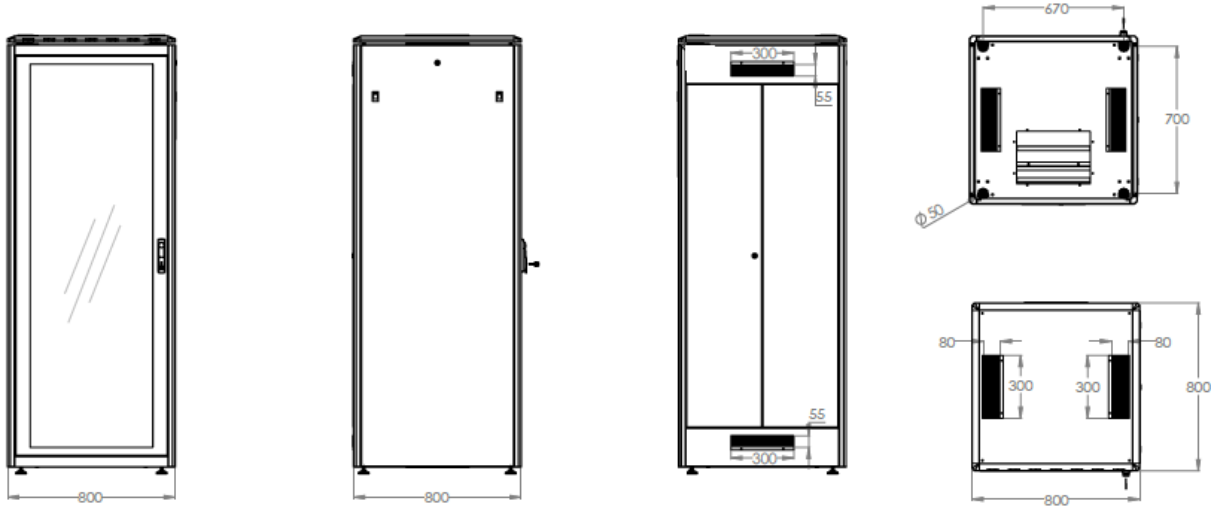

Network Cabinet Unique Series - 800 mm width x 800 mm depth