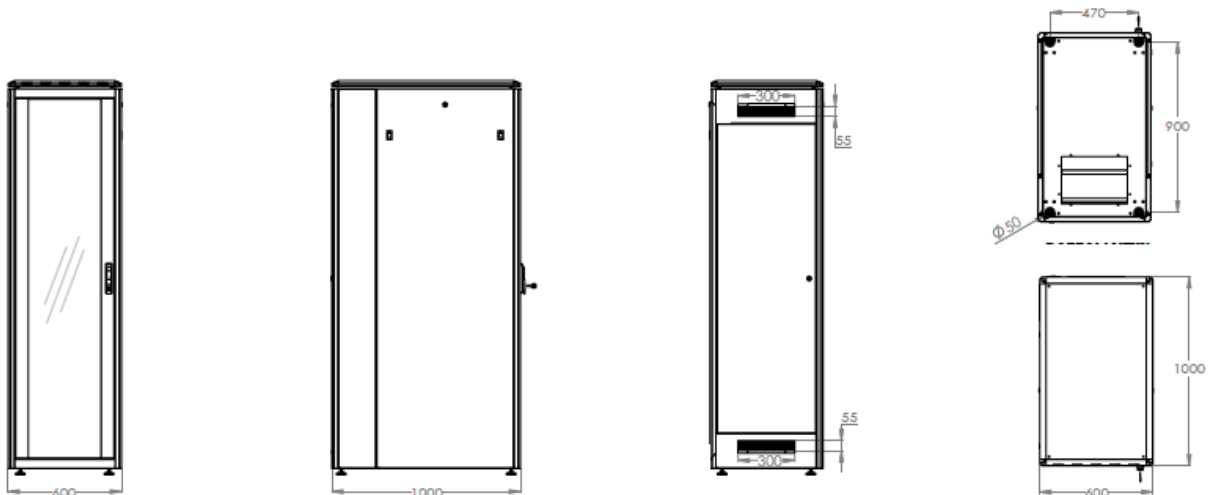

Network Cabinet Unique Series - 600 mm width x 1000 mm depth