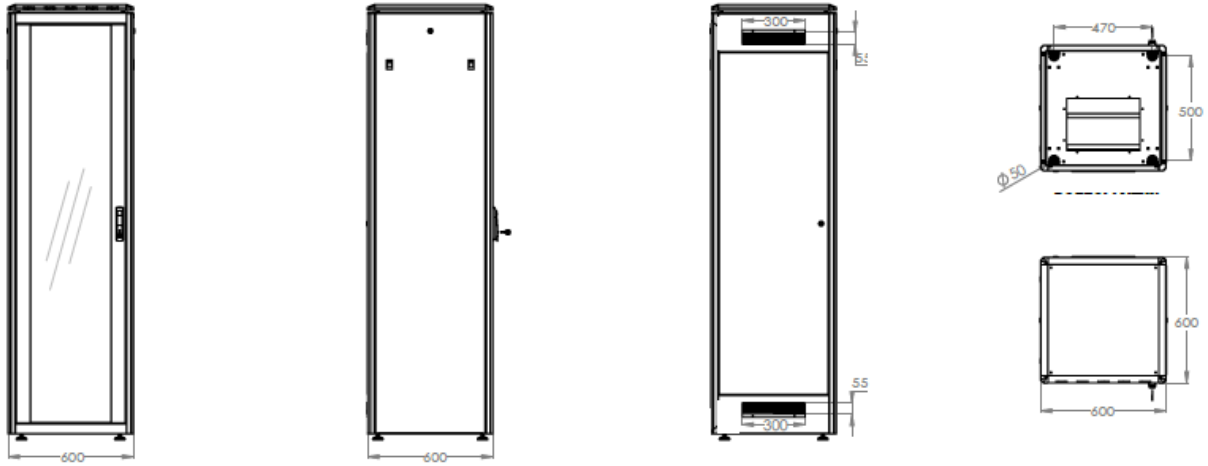

Technical Drawings

Network Cabinet Unique Series - 600 mm width x 600 mm depth