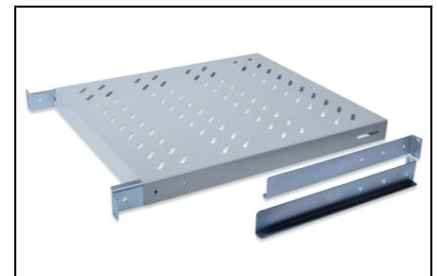

DIGITUS Professional Shelf for 19" cabinets with 600 mm depth, 1U

DN-97644 4016032364962

1U fixed shelf, for 600 mm depth cabinets adjustable, 350 mm depth, color (grey RAL 7035)

The shelves are easy to install at the four 19" mounting angles of your 19" cabinets. Due to the sturdy, perforated sheet steel with high loading capacities, they are the optimal surface for your components. The shelves are available in color light grey (RAL 7035) and black (RAL 9005).

- 1 For fixing at the four 19" mounting angles
- 1 Compatible with any popular 19" mounting profiles
- 1 Sturdy, perforated sheet steel
- 1 Variable fastening rail: 350 mm to 500 mm in depth
- 1 Front fastening rails are already mounted
- 1 Delivery with complete set of needed fixing material
- 1 Loading capacity up to 50 kg
- 1 Height units: 1U
- 1 Dimensions (HxW): 44.5 x 482 mm
- 1 Packaging dimensions (HxWxD): 55 x 500 x 375 mm
- 1 Weights: 2.38 kg (net); 2.65 (gross)
- 1 Color grey (RAL 7035)
- 1 Units: 1
- 1 Color: light grey, RAL 7035
- 1 Weight: 2.38 kg

DIGITUS Professional Shelf for 19" cabinets with 600 mm depth, 1U

DN-97644 4016032364962

→ **Logistics**

	Number (pcs)	Weight (kg)	Depth (cm)	Width (cm)	Height (cm)	cm ³
Packaging Unit Carton	1	2,65	37,50	50,00	5,50	10312,50
Packaging Unit Inside	1	2,65	35,00	48,20	4,45	7507,15
Packaging Unit Single	1	2,65	35,00	48,20	4,45	7507,15
Net single without Packaging	1	0,00	35,00	48,20	4,45	7507,15