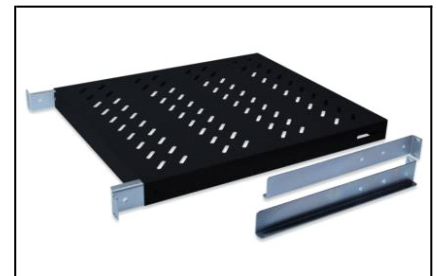

DIGITUS Professional Shelf for 19" cabinets with 600 mm depth, 1U

DN-97645 4016032364979

1U fixed shelf, for 600 mm depth cabinets adjustable, 350 mm depth, color black (RAL 9005)

The shelves are easy to install at the four 19" mounting angles of your 19" cabinets. Due to the sturdy, perforated sheet steel with high loading capacities, they are the optimal surface for your components. The shelves are available in color light grey (RAL 7035) and black (RAL 9005).

- 1 For fixing at the four 19" mounting angles
- 1 Compatible with any popular 19" mounting profiles
- 1 Sturdy, perforated sheet steel
- 1 Variable fastening rail: 350 mm to 500 mm in depth
- 1 Front fastening rails are already mounted
- 1 Delivery with complete set of needed fixing material
- 1 Loading capacity up to 50 kg
- 1 Height units: 1U
- 1 Dimensions (HxW): 44.5 x 482 mm
- 1 Packaging dimensions (HxWxD): 55 x 500 x 375 mm
- 1 Weights: 2.38 kg (net); 2.65 (gross)
- 1 Color black (RAL 9005)
- 1 Units: 1
- 1 Color: black, RAL 9005
- 1 Weight: 2.38 kg

DIGITUS Professional Shelf for 19" cabinets with 600 mm depth, 1U

DN-97645 4016032364979

→ **Logistics**

	Number (pcs)	Weight (kg)	Depth (cm)	Width (cm)	Height (cm)	cm ³
Packaging Unit Carton	11	20,00	37,50	50,00	5,50	10312,50
Packaging Unit Inside	1	1,82	35,00	48,20	4,45	7507,15
Packaging Unit Single	1	1,82	35,00	48,20	4,45	7507,15
Net single without Packaging	1	0,00	35,00	48,20	4,45	7507,15