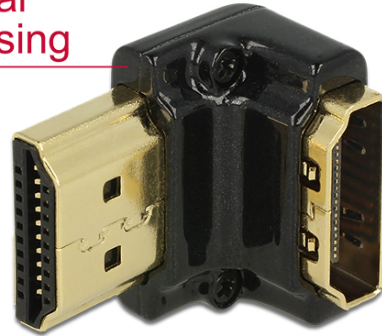

Delock Adapter High Speed HDMI with Ethernet – HDMI-A female > HDMI-A male 4K 90° angled down black

Description

This HDMI adapter by Delock enables to lead the female port of the HDMI devices, e.g. flat screen etc. 90° down. Thus it can connect the HDMI cable without any problem in case the existing HDMI female port is difficult to access.

metal housing

4K

Specification

- Connector: High Speed HDMI-A 19 pin female > High Speed HDMI-A 19 Pin female
- High Speed HDMI with Ethernet (HEC) specification
- Angled 90° down
- Gold-plated connector
- Resolution up to 3840 x 2160 @ 60 Hz (depending on the monitor and your system)
- Metal housing
- Maße (LxBxH): ca. 21.0 x 19.0 14.5 mm
- Colour: black

| Interface | |
|----------------------------|-------------------------------------|
| Connection 1: | 1 x High Speed HDMI-A 19 pin female |
| Connection 2: | 1 x High Speed HDMI-A 19 pin male |
| Technical characteristics | |
| Maximum screen resolution: | 3840 x 2160 @ 60 Hz |
| Physical characteristics | |
| Colour: | black |
| Housing: | metal |
| Length: | 21.0 mm |
| Width: | 19.0 mm |
| Height: | 14.5 mm |
| Pin finishing: | gold-plated |